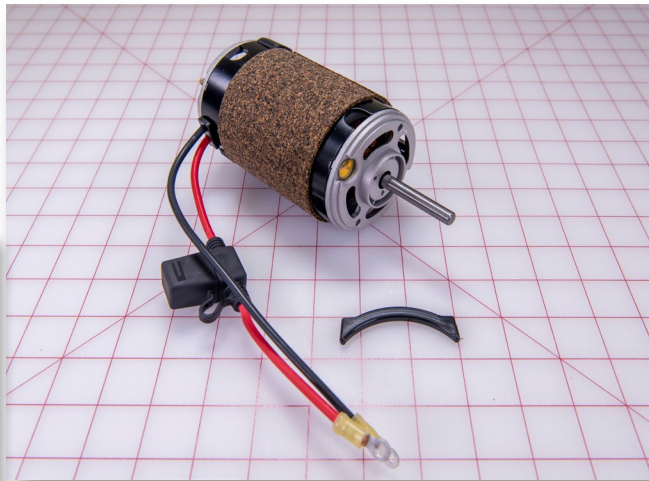

CROSS REF: DCM D-001-483-3

SIZE: 4.5 X 3 X 3

grid mat is 1" x 1"

Parts Guide for Shuttle Bus Vehicles

MOTOR, CONDENSOR FAN

PN: 3300053

CROSS REF: MCC Y45-00005-51

SIZE: 7 X 3.125 X 3.125