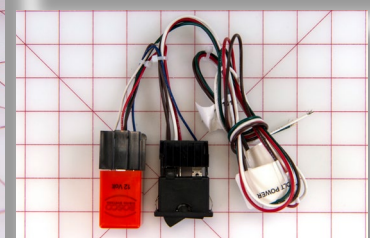

HARNESS-MOMENTARY SWI W/TIMER

PN: 3300140

CROSS REF: ROSCO HAR1031

SIZE: 6.5 X 4 X 2