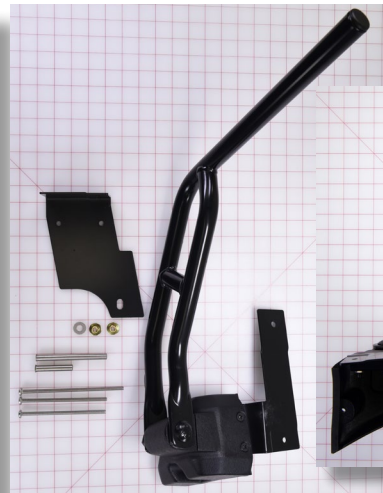

ARM ASSY-2011 FORD F550 ND PS FNDR MT DRW HND ADJ GOSHEN

PN: 3300130

CROSS REF: ROSCO ASY3153

SIZE: 16.5 X 22.5 X 8.5

grid mat is 1" x 1"