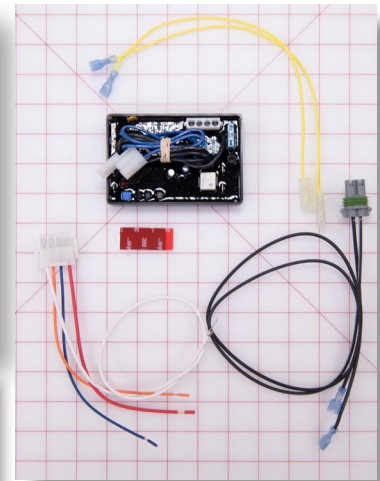

Parts Guide for Shuttle Bus Vehicles

PC BOARD KIT, SOLID STATE W/HARNESS (A&M HEADER)

PN: 3300022

CROSS REF: A&M SYSTEMS K9129

SIZE: 4.375 X 3 X 1

grid mat is 1" x 1"

MOTOR ONLY -DOOR HEADER

PN: 3300027