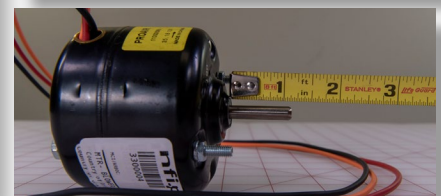

MTR- BLOWER 435 SERIES HTR

PN: 3300004

CROSS REF: DCM D-001-483-3

SIZE: 4.5 X 3 X 3

grid mat is 1" x 1"