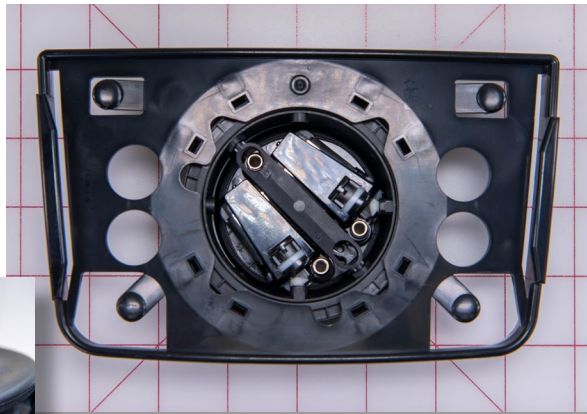

PN: 3300091

CROSS REF: VELVAC 709673

SIZE: 8.375 X 8.25 X 1

Parts Guide for Shuttle Bus Vehicles

**CARRIER & MOTOR
ASSY-7"X4" CONVEX
MIRROR**

PN: 3300063

CROSS REF: ROSCO 815D/4

SIZE: 7.125 X 4.25 X 1.5