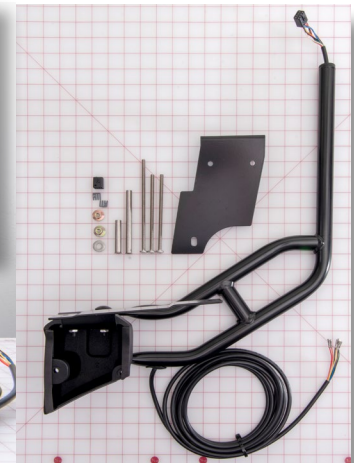

**ARM ASSY-2011 FORD
F550 ND RH FNDR MT
DRW REMOTE**

PN: 3300132

CROSS REF: ROSCO ASY3825

SIZE: 20 X 21 X 8

grid mat is 1" x 1"