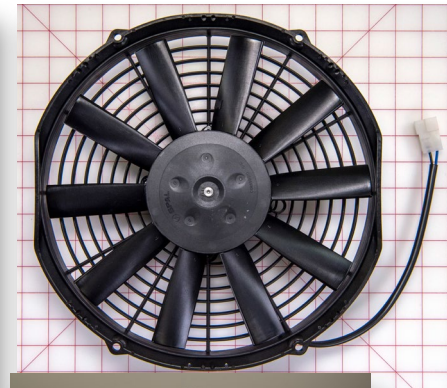

CROSS REF: VALEO 11147622AA

SIZE: 3 X 10.625 X 9.5

grid mat is 1" x 1"

Parts Guide for Shuttle Bus Vehicles

FAN-VA09-AP50/C-27A 11IN S/12V

PN: 3300012

CROSS REF: SPAL 30101500

SIZE: 11.625 X 12.0125 X 2.5