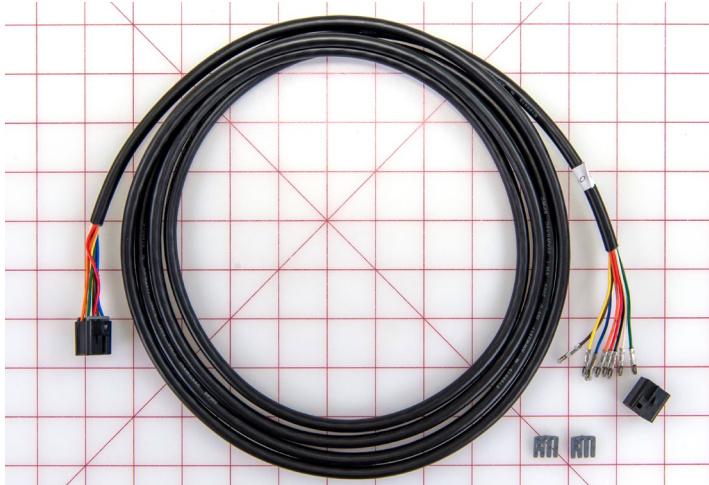

Parts Guide for Shuttle Bus Vehicles

**HARNESS-ARM 8
CONDUCTOR 120" L
W/2 M CONN**

PN: 3300141

CROSS REF: ROSCO HAR3005

SIZE: 120"

grid mat is 1" x 1"