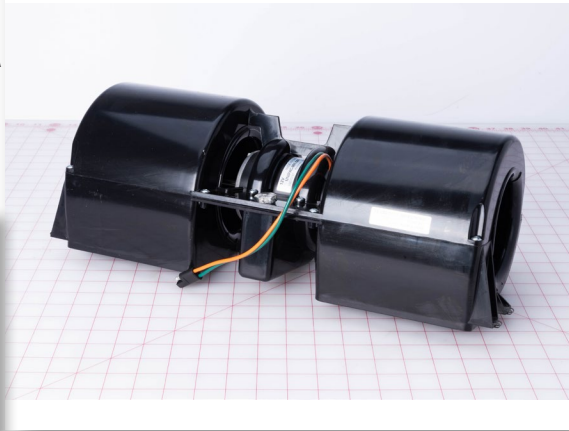

CROSS REF: SPAL 30006704

SIZE: 13.75 X 5.5 X 6.5

grid mat is 1" x 1"

Parts Guide for Shuttle Bus Vehicles

MOTOR-BLOWER

PN: 3300189

CROSS REF: VALEO 11132181A

grid mat is 1" x 1"