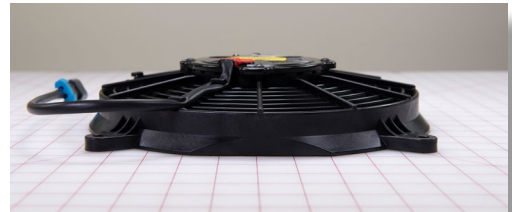

Parts Guide for Shuttle Bus Vehicles

HVAC

**FAN, 10" ASSMY
(1203249)**

PN: 3300032

CROSS REF: TRANSAIR
2160088

SIZE: 11.25X10.125X2

grid mat is 1" x 1"