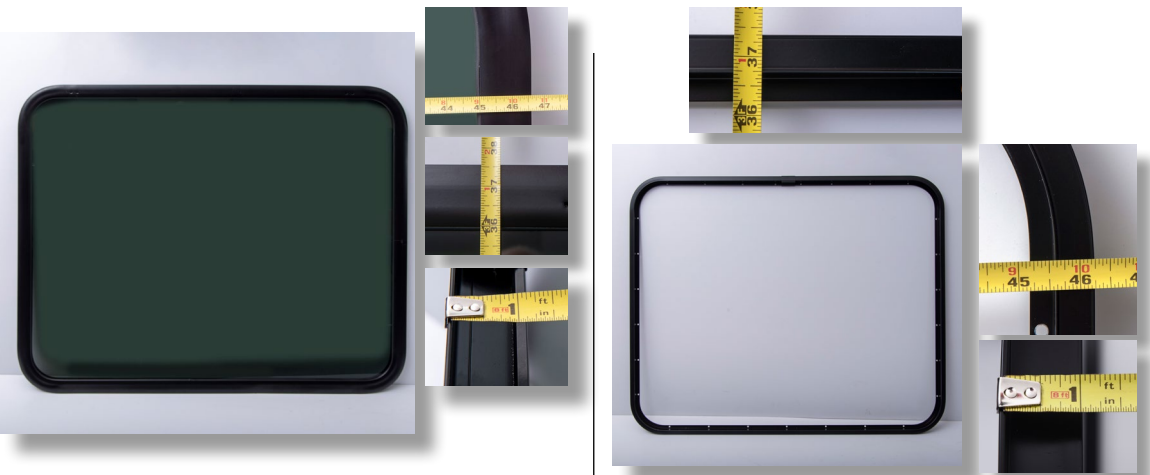

PN: 3300023

CROSS REF: CLEER
VISION 9-CT5-00098/9-
PCR-00248

SIZE: 37.5 X 37.5 X 1.25

**WDW-45-3/8W X
36-3/8H RAD FLAT
SOLID TNT BLK
SOM**

PN: 3300024

CROSS REF: CLEER
VISION 9-CT5-00099/9-
PCR-00249

SIZE: 37.5 X 46.625 X 1.125