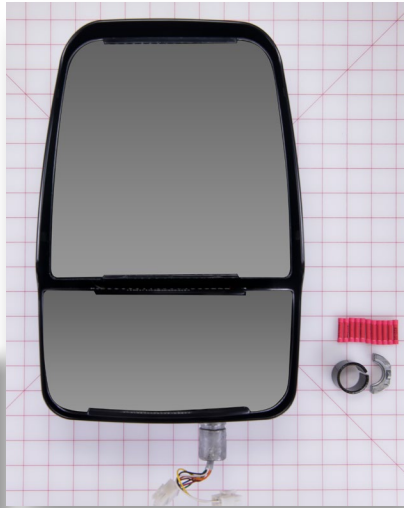

PN: 3300162

CROSS REF: ROSCO 3800SSP

grid mat is 1" x 1"

Parts Guide for Shuttle Bus Vehicles

MIRROR, EXT HEAD ONLY DRVR

PN: 3300087

CROSS REF: VELVAC 716867

SIZE: 15 X 9 X 5