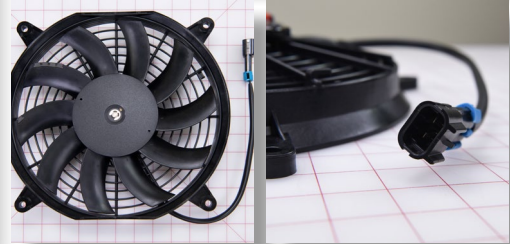

Parts Guide for Shuttle Bus Vehicles

HVAC

**FAN, 10" ASSMY
(1203249)**

PN: 3300032

CROSS REF: TRANSAIR
2160088

SIZE: 11.25X10.125X2

grid mat is 1" x 1"