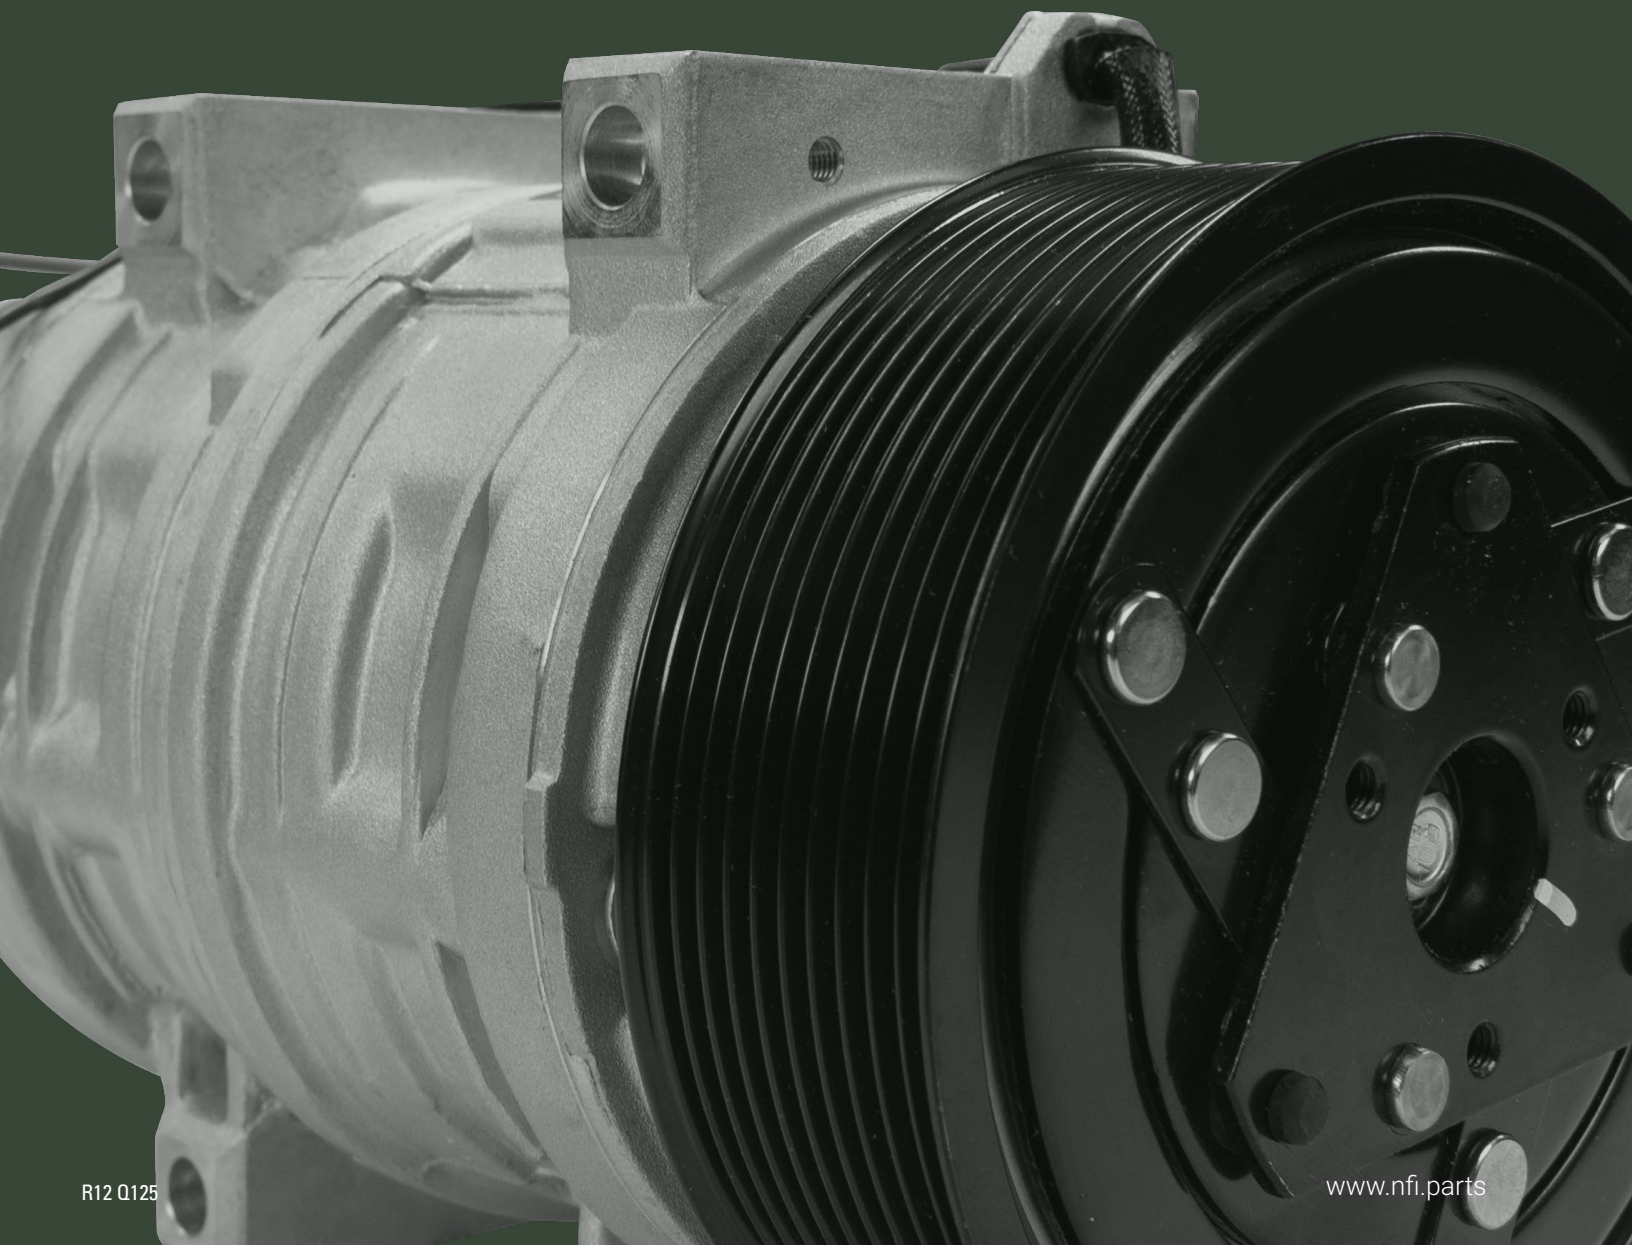

Parts Guide

for Shuttle Bus
Vehicles

Shuttle Bus Suppliers

INFORMATION SHEET

nfi.parts

Parts for Various Makes and Models of Shuttle Bus Vehicles Including: Forest River, Legacy Rev Group, Champion, Starcraft, Supreme, Glaval, Elkhart Coach, Eldorado, World Trans, Diamond, TurtleTop, Coach & Equipment, Goshen, and more.