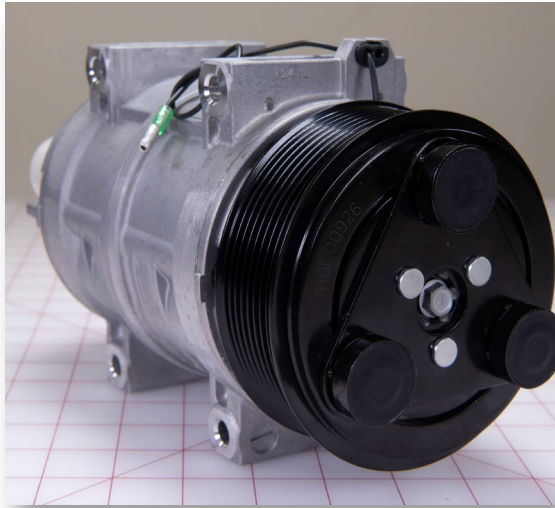

Parts Guide for Shuttle Bus Vehicles

**COMP-A/C
DIRECT MNT TM16
8 GROOVE 12V**

PN: 3300049

CROSS REF: TRANSAIR
512356

SIZE: 9.5 X 6 X 5

grid mat is 1" x 1"

**COMPRESSOR, A/C
GM 6.6 10 CID SOM**

PN: 3300060