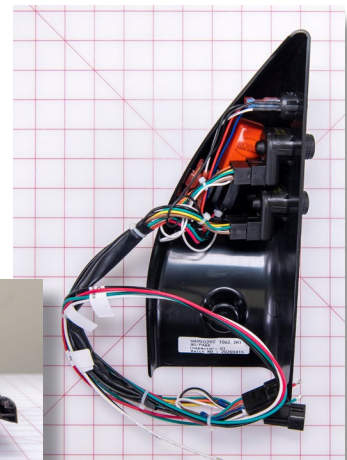

grid mat is 1" x 1"

**HARNESS KIT-
18" W/2-SWI1003
SWI2005 TIMER
BAK1062**

PN: 3300117

CROSS REF: ROSCO
HAR5029

SIZE: 11.125 X 3.75 X 5.25

grid mat is 1" x 1"

Parts Guide for Shuttle Bus Vehicles

**SWITCH-MIRR REM
1.40 12V NO HRNS**