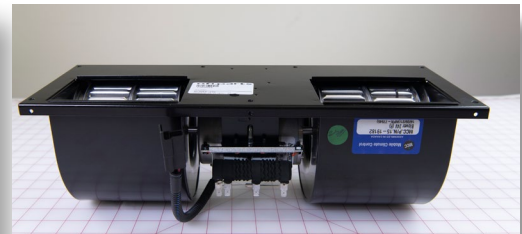

CROSS REF: TRANSAIR 412042

SIZE: 12.125 X 4.5 X 5

grid mat is 1" x 1"

Parts Guide for Shuttle Bus Vehicles

BLOWER-24V

PN: 3300056

CROSS REF: MCC 15-1968

SIZE: 16.75 X 6 X 5.75