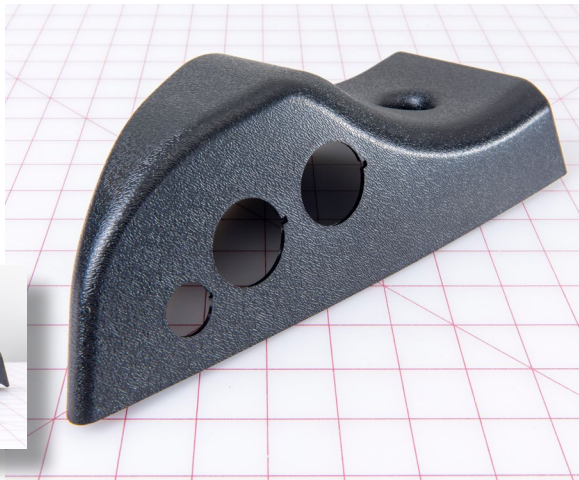

PN: 3300145

CROSS REF: ROSCO HAR5020

SIZE: 11 X 4 X 4.5

grid mat is 1" x 1"

BACK-SWITCH HSG 2008 FORD LH DOOR MNT

PN: 3300136

CROSS REF: ROSCO BAK1062

SIZE: 11 X 4 X 4.5