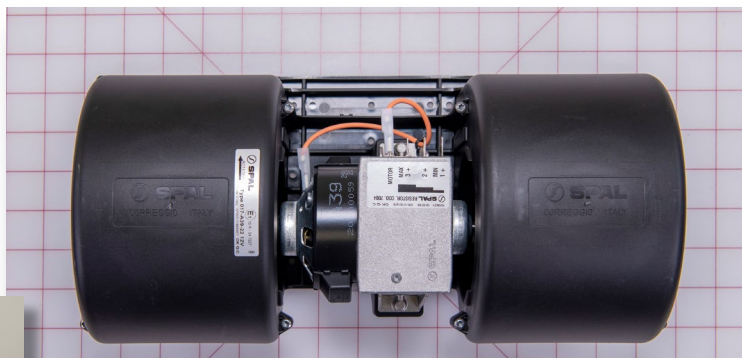

FAN-017-A39-22 (RA3VCV) DUAL WHEEL/12V

PN: 3300043

CROSS REF: SPAL 30006704

SIZE: 13.75 X 5.5 X 6.5

grid mat is 1" x 1"