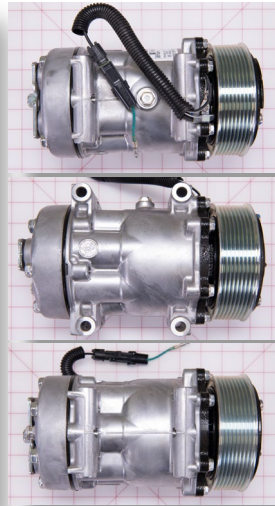

**COMPRESSOR, A/C
GM 6.6 10 CID SOM**

PN: 3300060

CROSS REF: TRANSAIR
512226/512253

SIZE: 9.5 X 5.75 X 5.25

grid mat is 1" x 1"