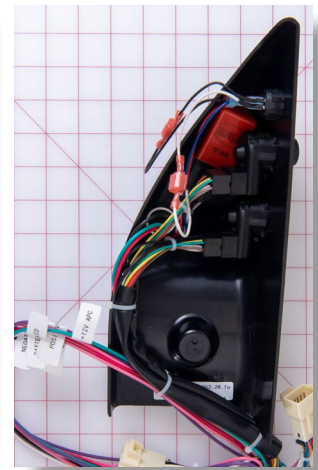

Parts Guide for Shuttle Bus Vehicles

**HARNESS KIT-W/2X
SWI1003 SWI2005 18"
10 PIN LED HAR W/
BAK1062**

PN: 3300147

CROSS REF: ROSCO HAR5032

SIZE: 11 X 4 X 4.5

grid mat is 1" x 1"