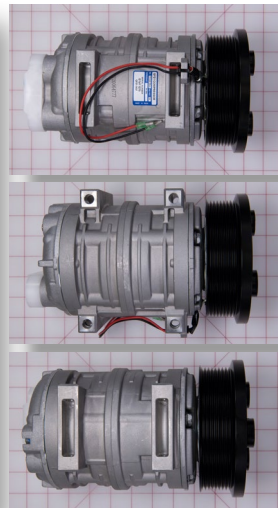

Parts Guide for Shuttle Bus Vehicles

HVAC

**COMPRESSOR, A/C
GM 6.6 QP21 13 CID
SOM**

PN: 3300034

CROSS REF: TRANSAIR
512236

SIZE: 10 X 5.75 X 5.5

grid mat is 1" x 1"