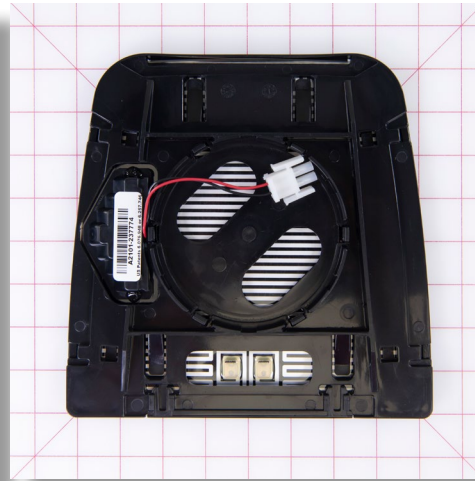

Parts Guide for Shuttle Bus Vehicles

EXTERIOR MIRRORS

**GLASS, FLAT PS W/
MUTH 1202605**

PN: 3300092

CROSS REF: VELVAC 709674

SIZE: 8.375 X 8.25 X 1

grid mat is 1" x 1"