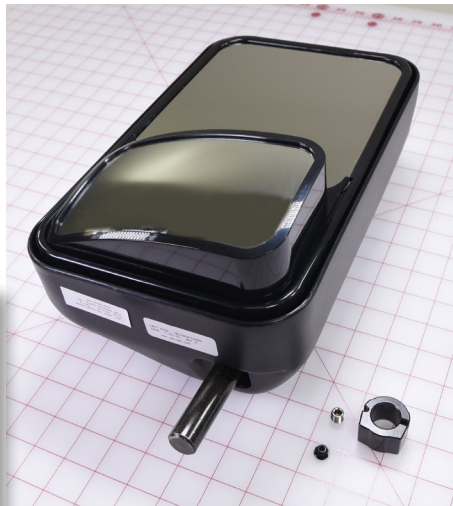

MIRROR, EXT HEAD ONLY ROADSIDE

PN: 3300090

CROSS REF: VELVAC 716859

SIZE: 15.5 X 8 X 6.5