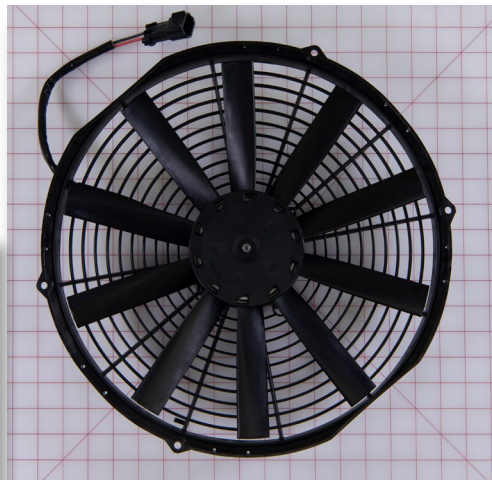

FAN ASSY KIT 14" PULLER RETROFIT KIT

PN: 3300047

CROSS REF: TRANSAIR 2160108/2160089

SIZE: 3.5 X 16.25 X 16.25

grid mat is 1" x 1"