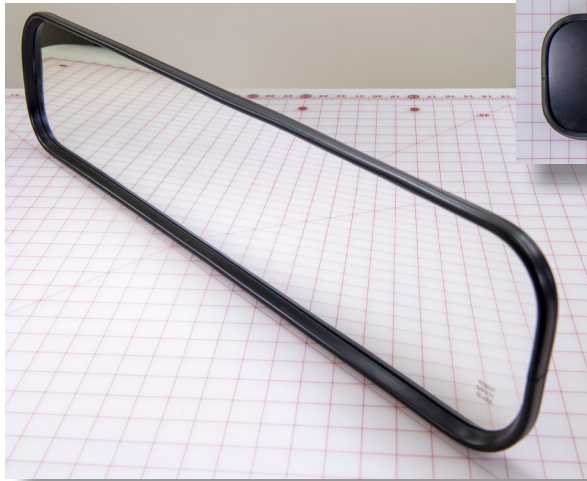

Parts Guide for Shuttle Bus Vehicles

**HEAD-MIR FLAT
6"X30" INT SAFETY
GLASS PADDED
EDGE BLK**

PN: 3300079

CROSS REF: ROSCO 630

SIZE: 31 X 7 X 3.125

grid mat is 1" x 1"