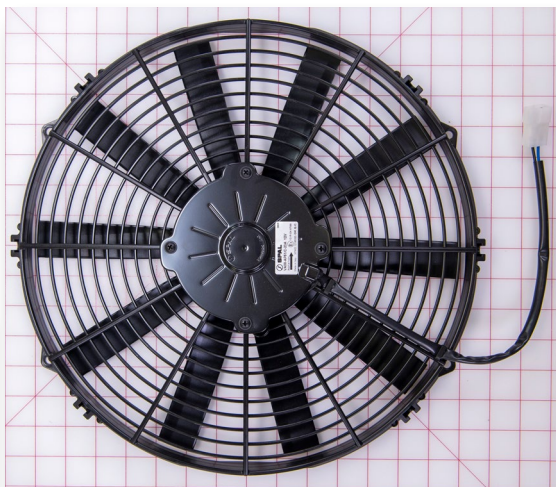

PN: 3300007

CROSS REF: SPAL
30101509

SIZE: 15 X 14.5 X 2.5

grid mat is 1" x 1"

Parts Guide for Shuttle Bus Vehicles

FAN-ASSY ROOF-TOP CONDENSER

PN: 3300308

CROSS REF: VALEO
270598482A