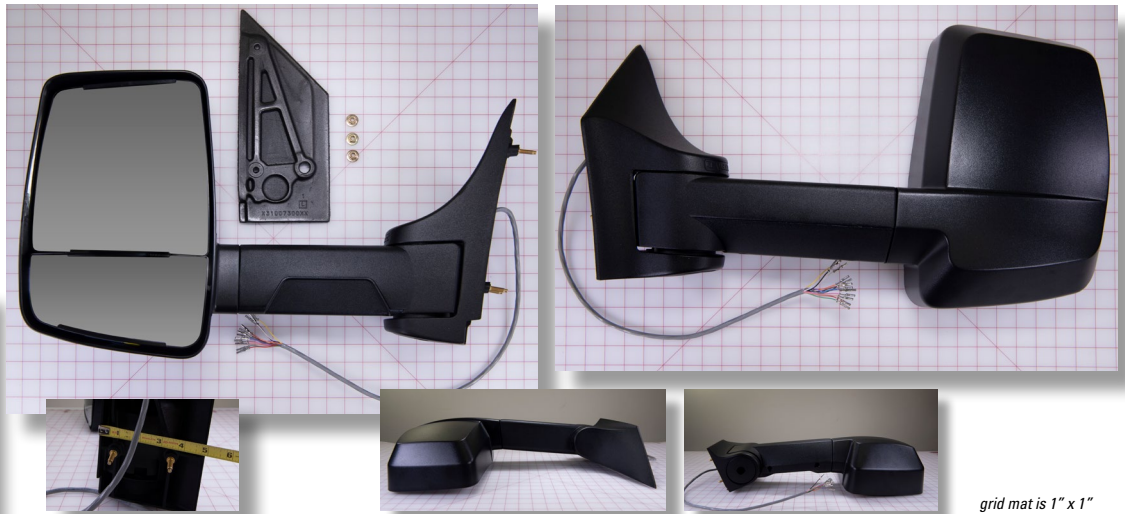

Parts Guide for Shuttle Bus Vehicles

**MIRROR-LH ASSLY,
HR/HR W/O TURN
SIGNAL**

PN: 3300095

CROSS REF: VELVAC
718469

SIZE: 23 X 14 X 5.5

grid mat is 1" x 1"