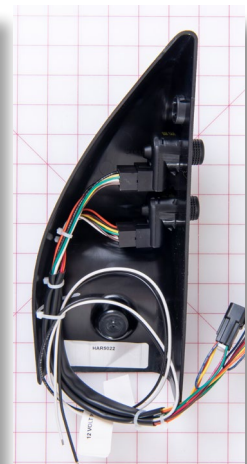

HARNESS KIT-W/2XS-WI1003 18" WIRE HAR BAK1062

PN: 3300146

CROSS REF: ROSCO HAR5022

SIZE: 11 X 4 X 4.5

grid mat is 1" x 1"