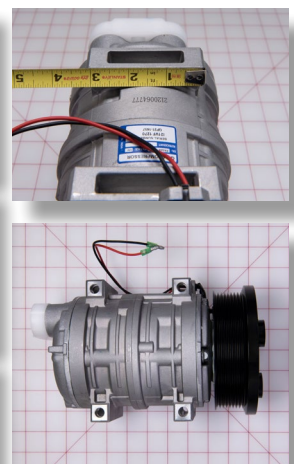

Parts Guide for Shuttle Bus Vehicles

HVAC

**COMPRESSOR, A/C
GM 6.6 QP21 13 CID
SOM**

PN: 3300034

CROSS REF: TRANSAIR
512236

SIZE: 10 X 5.75 X 5.5

grid mat is 1" x 1"