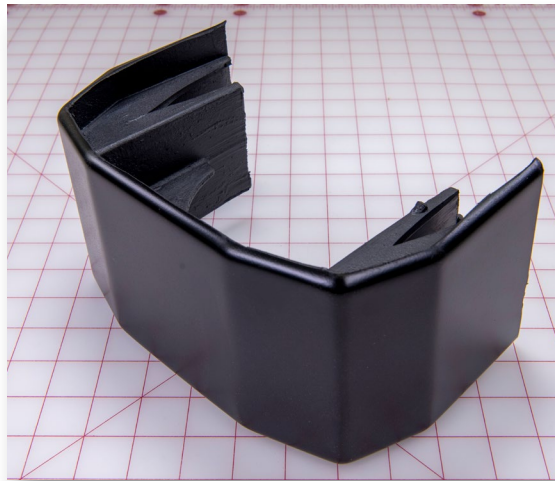

**BRKT ASSY-BUMPER
P/N 3300314**

PN: 3300318

CROSS REF: RC INDUSTRIES
3300318

Parts Guide for Shuttle Bus Vehicles

STRIP,FILLER CENTER - CENTER SECTION

PN: 3300013

CROSS REF: ROMEO RIM
S00910003AXA

SIZE: 1.5 X 5.875 X 4.5