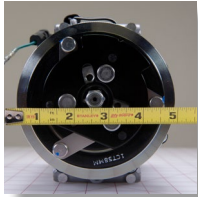

**COMPRESSOR, A/C
GM 6.6 10 CID SOM**

PN: 3300060

CROSS REF: TRANSAIR
512226/512253

SIZE: 9.5 X 5.75 X 5.25

grid mat is 1" x 1"