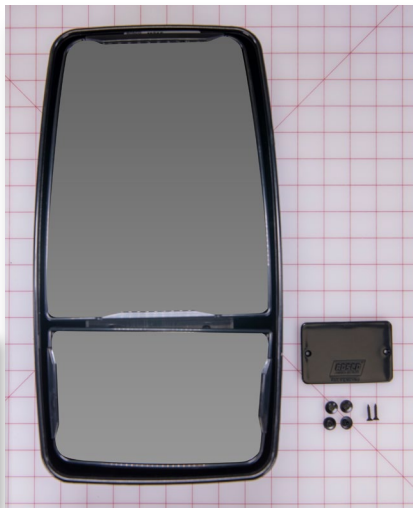

PN: 3300186

CROSS REF: ROSCO STSK4750B

grid mat is 1" x 1"

Parts Guide for Shuttle Bus Vehicles

HOUSING, MIRROR

PN: 3300037

CROSS REF: ROSCO M715

SIZE: 15 X 8 X 4.5