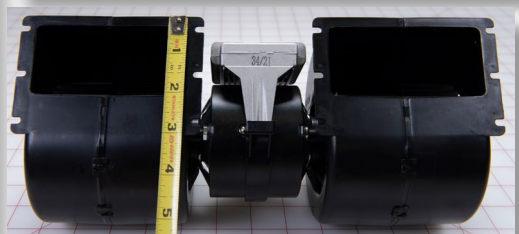

MOTOR-BLOWER (TRANSAIR)

PN: 3300033

CROSS REF: TRANSAIR 412042

SIZE: 12.125 X 4.5 X 5

grid mat is 1" x 1"