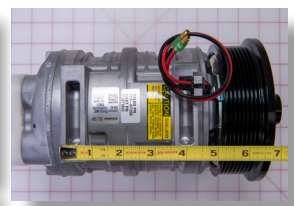

Parts Guide for Shuttle Bus Vehicles

HVAC

COMPRESSOR, TM21 ACC

PN: 3300009

CROSS REF: VALEO 11127192A

SIZE: 9.25 X 5.75 X 5.5

grid mat is 1" x 1"