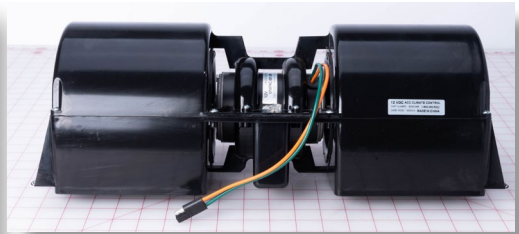

CROSS REF: SPAL 30006704

SIZE: 13.75 X 5.5 X 6.5

grid mat is 1" x 1"

Parts Guide for Shuttle Bus Vehicles

MOTOR-BLOWER

PN: 3300189

CROSS REF: VALEO 11132181A

grid mat is 1" x 1"