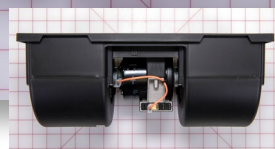

CROSS REF: SPAL 30006704

SIZE: 13.75 X 5.5 X 6.5

grid mat is 1" x 1"

Parts Guide for Shuttle Bus Vehicles

MOTOR-BLOWER

PN: 3300189

CROSS REF: VALEO 11132181A

grid mat is 1" x 1"