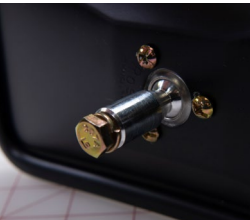

MIRROR-CONVEX, ROSCO, 4"X8"

PN: 3300073

CROSS REF: ROSCO PR48

SIZE: 8.375 X 4.375 X 2.5

grid mat is 1" x 1"