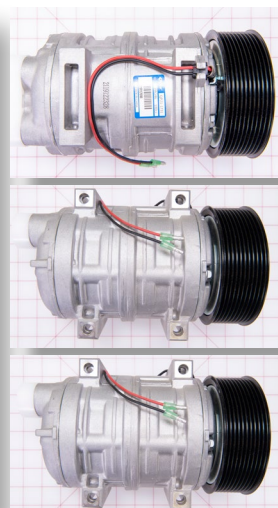

COMPRESSOR, A/C GM 6.0 QP21 13 CID SOM

PN: 3300045

CROSS REF: TRANSAIR 512316

SIZE: 3.5 X 16.25 X 16.25

grid mat is 1" x 1"