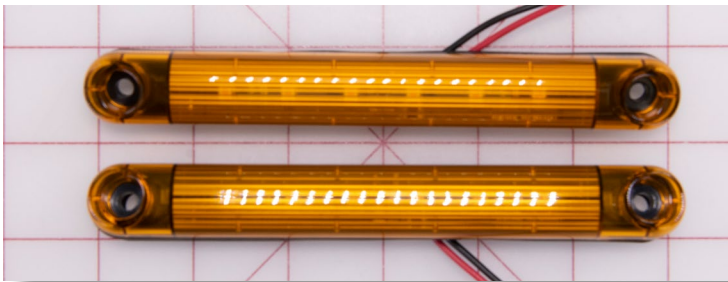

CROSS REF: ROSCO
STSD1014

grid mat is 1" x 1"

Parts Guide for Shuttle Bus Vehicles

EXTERIOR MIRRORS

LED-MODULE TURN SIGNAL LIGHT 12.8V

PN: 3300150

CROSS REF: ROSCO LED1009

SIZE: 6.0125X.625X.75