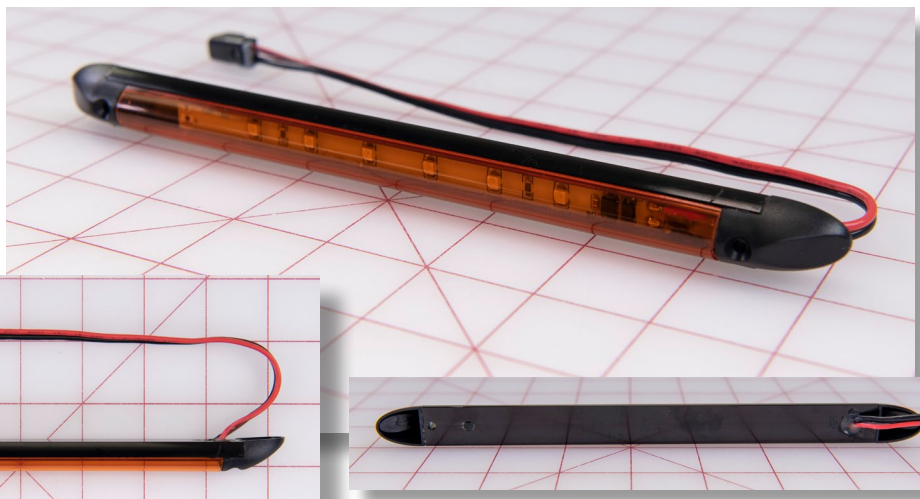

**LED-MODULE TURN
SIGNAL LIGHT AMBER**

PN: 3300149

CROSS REF: ROSCO LED1008

SIZE: 9 X 1 X .5

grid mat is 1" x 1"