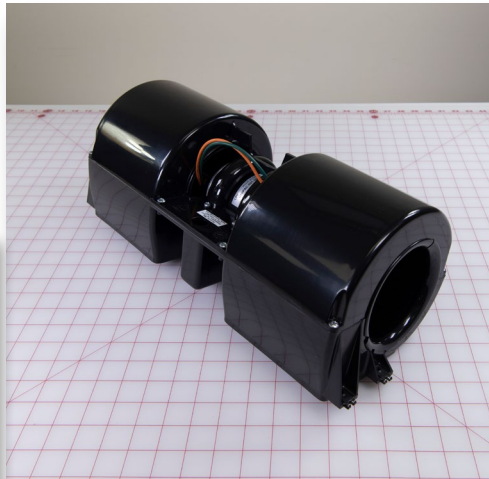

SIZE: 18.25 X 7.25 X 6.75

grid mat is 1" x 1"

HVAC

Parts Guide for Shuttle Bus Vehicles

**CONDENSER, A/C
ACT/CS-3 SKIRT
MOUNT W/LOOSE
GRILL**

PN: 3300050

CROSS REF: VALEO
11132065B

SIZE: 51 X 13.75 X 11