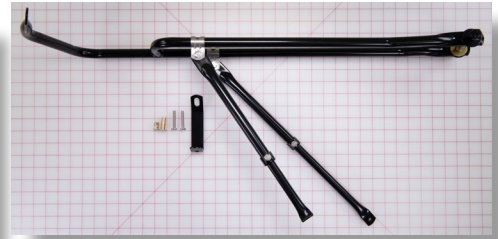

Parts Guide for Shuttle Bus Vehicles

ARM ASSY-GM TYPE A COMBO E-Z BRKT FOR MINI HAWKEYE

PN: 3300127

CROSS REF: ROSCO ASY3102

SIZE: 32.5 X 10 X 2.5

grid mat is 1" x 1"