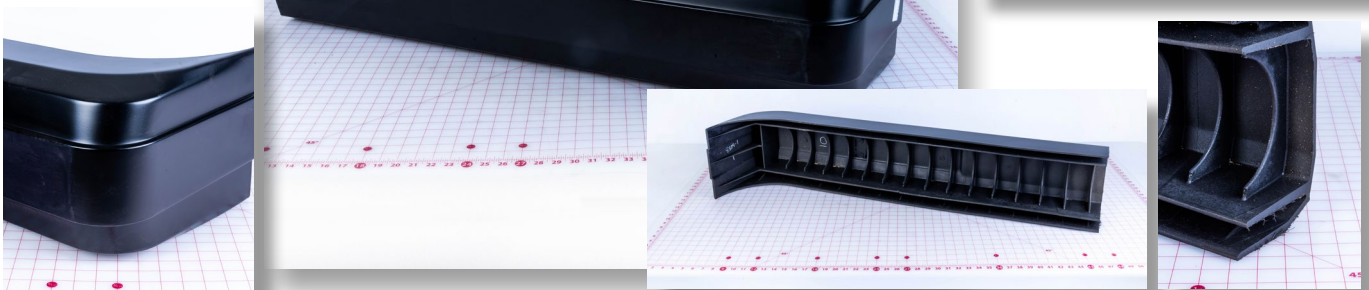

MODULE-VAN 49.5IN

PN: 3300019

CROSS REF: ROMEO RIM
S03200101AXA

SIZE: 49.5 X 9 X 12.5

BUMPER-END FRONT

PN: 3300275

CROSS REF: ROMEO RIM
S01201002AXA

SIZE: 44.5 X 9 X 12.5