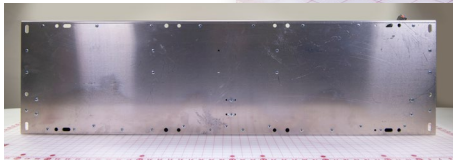

Parts Guide for Shuttle Bus Vehicles

**CONDENSER, A/C
ACT/CS-3 SKIRT
MOUNT W/LOOSE
GRILL**

PN: 3300050

CROSS REF: VALEO
11132065B

SIZE: 51 X 13.75 X 11

grid mat is 1" x 1"