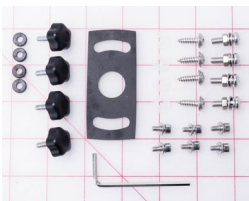

**CAMERA SYSTEM-
REAR MOUNT W/7"
COLOR LCD MONITOR**

PN: 3300182

CROSS REF: ROSCO STSK7465