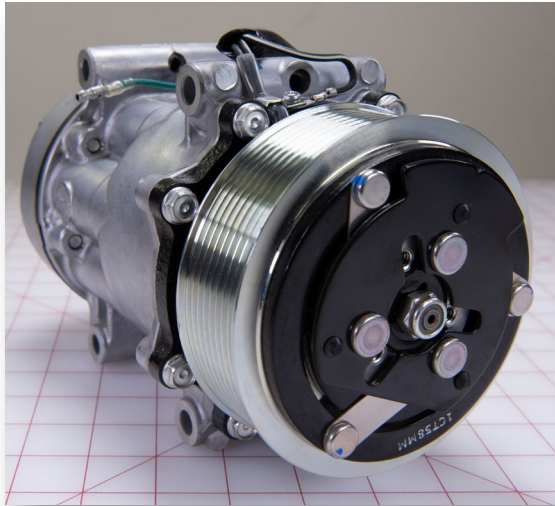

**COMPRESSOR, A/C
GM 6.6 10 CID SOM**

PN: 3300060

CROSS REF: TRANSAIR
512226/512253

SIZE: 9.5 X 5.75 X 5.25

grid mat is 1" x 1"