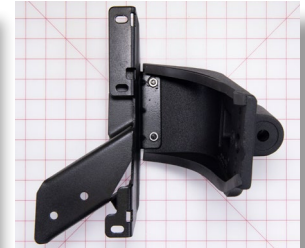

BASE ASSY-2008 FORD PASS SIDE FNDR MT W/ HD BRKT DETENT BKWY

PN: 3300129

CROSS REF: ROSCO ASY3137

SIZE: 10.125X7.5X10.125

grid mat is 1" x 1"