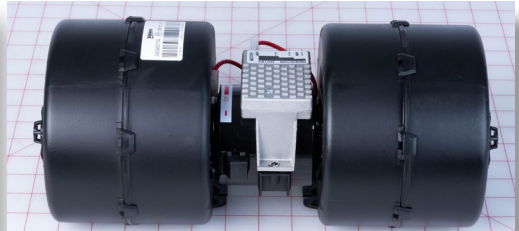

BLOWER

PN: 3300307

CROSS REF:

SIZE: 13.875 X 6.75 X 5.5

grid mat is 1" x 1"