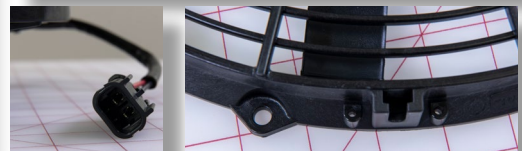

FAN ASSY KIT 14" PULLER RETROFIT KIT

PN: 3300047

CROSS REF: TRANSAIR 2160108/2160089

SIZE: 3.5 X 16.25 X 16.25

grid mat is 1" x 1"