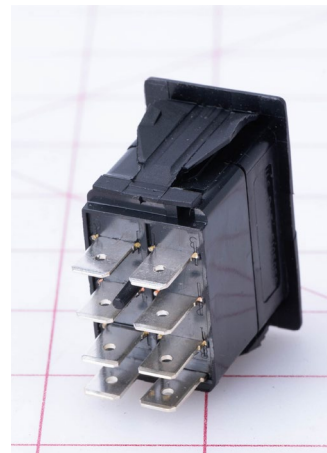

SWITCH-DOOR 8 PIN

PN: 3300320

CROSS REF: POSITRON
VLD1G66B