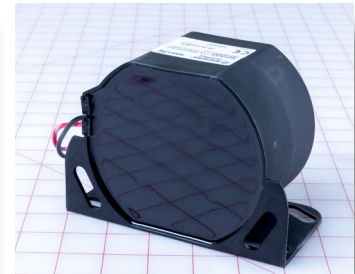

ALARM-BACK UP HD SMART

PN: 3300218

CROSS REF: ECCO
EC-SA917N