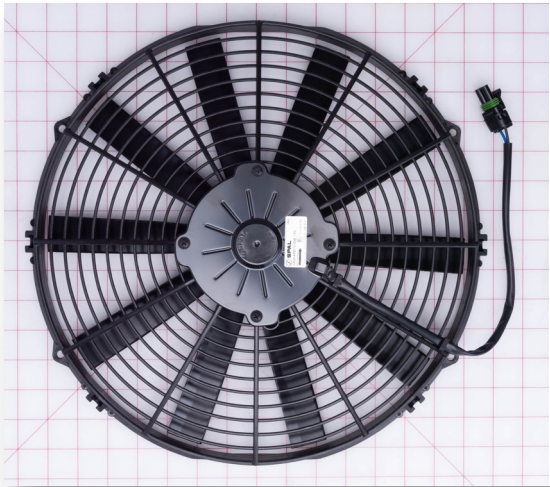

PN: 3300007

CROSS REF: SPAL
30101509

SIZE: 15 X 14.5 X 2.5

grid mat is 1" x 1"

Parts Guide for Shuttle Bus Vehicles

FAN-ASSY ROOF-TOP CONDENSER

PN: 3300308

CROSS REF: VALEO
270598482A