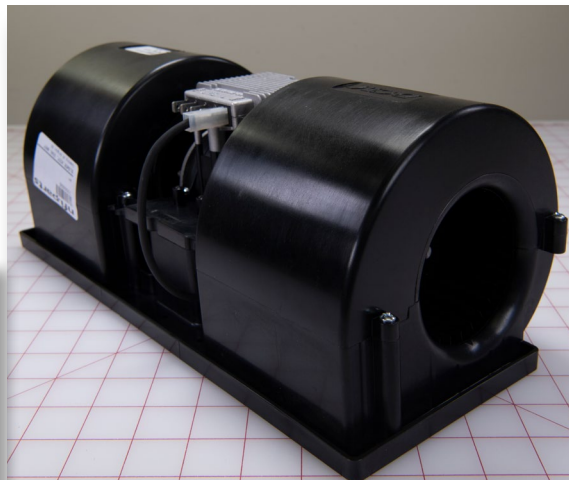

BLOWER ASSY, DUAL WHEEL (DASH UNIT)

PN: 3300006

CROSS REF: VALEO 11132191B

SIZE: 13.875 X 6.75 X 5.5

grid mat is 1" x 1"