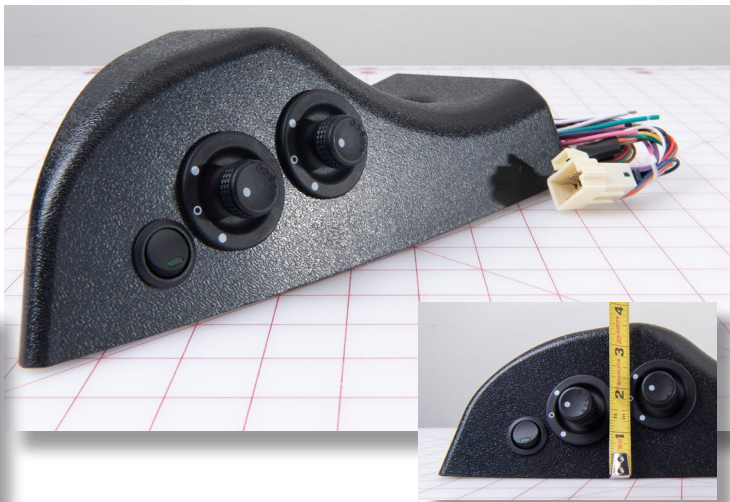

Parts Guide for Shuttle Bus Vehicles

**HARNESS KIT-W/2X
SWI1003 SWI2005 18"
10 PIN LED HAR W/
BAK1062**

PN: 3300147

CROSS REF: ROSCO HAR5032

SIZE: 11 X 4 X 4.5

grid mat is 1" x 1"