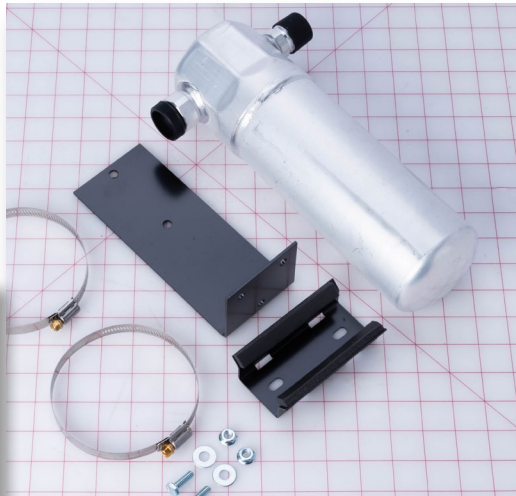

HVAC

ACCUMULATOR-KIT ACC 75K TC55

PN: 3300295

CROSS REF: VALEO
27059331A

grid mat is 1" x 1"

ACCUMULATOR-KIT ACC

PN: 3300305

CROSS REF: VALEO
11132576A