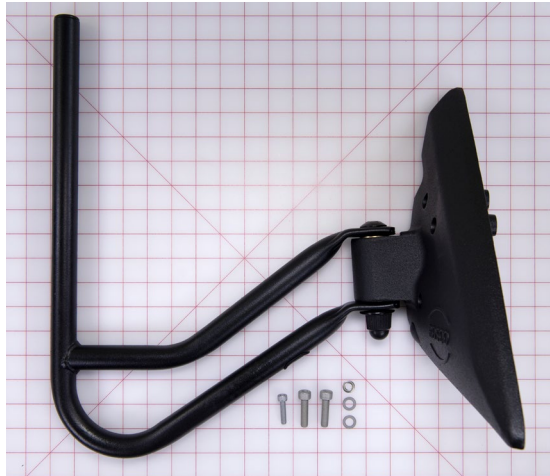

**ARM ASSY-RH PATCH
MNT F-TRANS STEEL
NON HTD HND ADJ
COMM**

PN: 3300084

CROSS REF: ROSCO ASY4928

SIZE: 18 X 18 X 12

grid mat is 1" x 1"