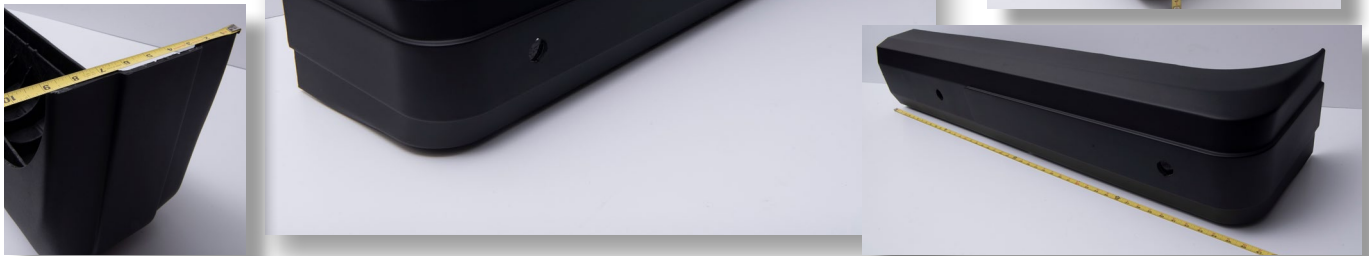

MODULE-VAN 47.125IN W/RAS

PN: 3300017

CROSS REF: ROMEO RIM
S01270301AXA

SIZE: 47.125 X 12 X 9