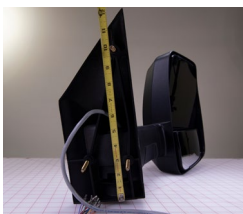

CROSS REF: VELVAC
718469

SIZE: 23 X 14 X 5.5

grid mat is 1" x 1"

**MIRROR, RH ASSY,
HR/HR W/O TURN
SIGNA**

PN: 3300096

CROSS REF: VELVAC
718470

SIZE: 23 X 14 X 5.5

grid mat is 1" x 1"