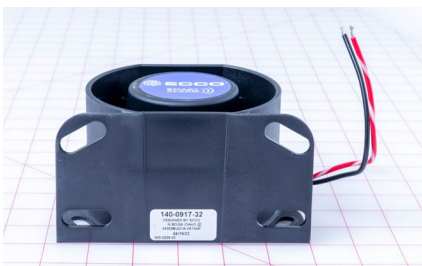

ALARM-BACK UP HD SMART

PN: 3300218

CROSS REF: ECCO
EC-SA917N