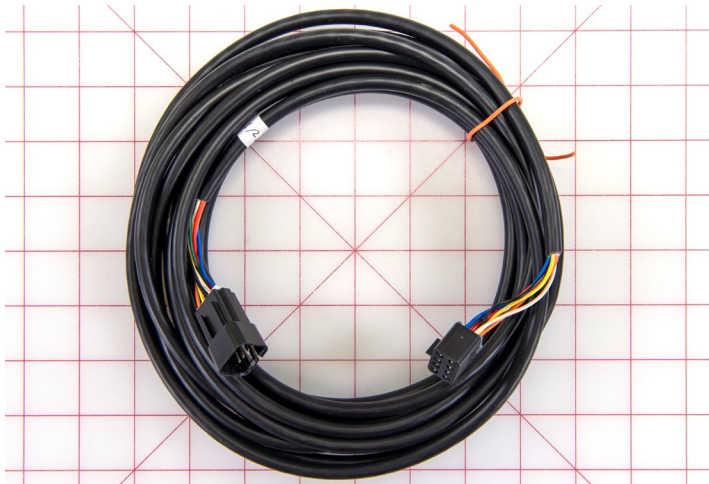

CROSS REF: ROSCO HAR3005

SIZE: 120"

grid mat is 1" x 1"

**HARNESS-EXT 205" L
W/M&F CONN NO
STUB**

PN: 3300142

CROSS REF: ROSCO HAR4042

SIZE: 205"

grid mat is 1" x 1"