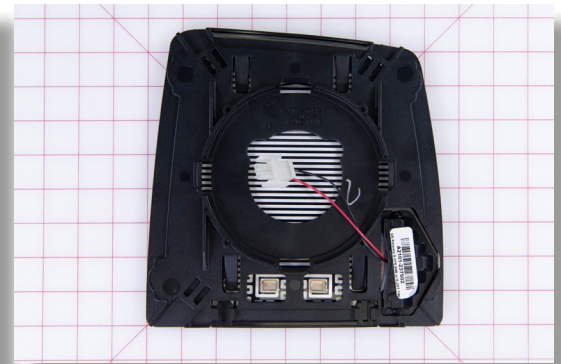

SIZE: 8.375 X 8.25 X 1

grid mat is 1" x 1"

**GLASS KIT, FLAT
2020XG - DR/LEFT
W/SIGNAL, H/R**

PN: 3300099

CROSS REF: VELVAC
709995

SIZE: 8.625 X 8.5 X 1.375

grid mat is 1" x 1"

**GLASS, FLAT DS W/
MUTH 1202605**