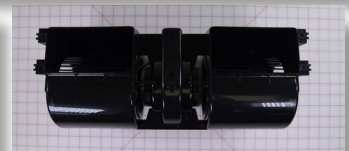

SIZE: 18.25 X 7.25 X 6.75

grid mat is 1" x 1"

HVAC

Parts Guide for Shuttle Bus Vehicles

**CONDENSER, A/C
ACT/CS-3 SKIRT
MOUNT W/LOOSE
GRILL**

PN: 3300050

CROSS REF: VALEO
11132065B

SIZE: 51 X 13.75 X 11