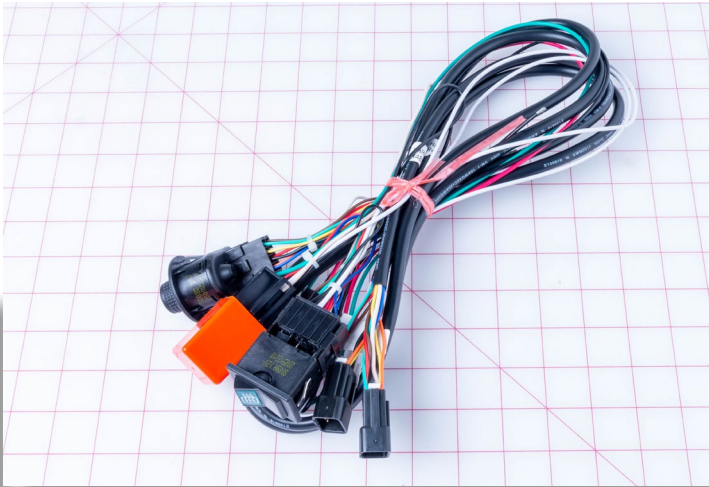

grid mat is 1" x 1"

Parts Guide for Shuttle Bus Vehicles

HARNESS-WIRE W/2-SW-3,1-SW-5HT

PN: 3300174

CROSS REF: ROSCO HAR5004

HARNESS-WIRE W/2-SW-3,1-SW-5HT

PN: 3300181

CROSS REF: ROSCO HAR5007