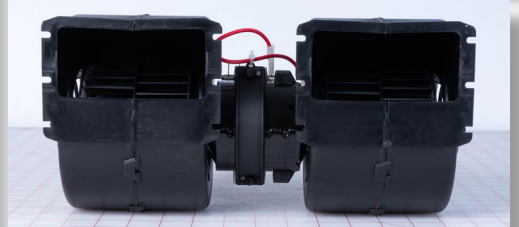

BLOWER

PN: 3300307

CROSS REF:

SIZE: 13.875 X 6.75 X 5.5

grid mat is 1" x 1"