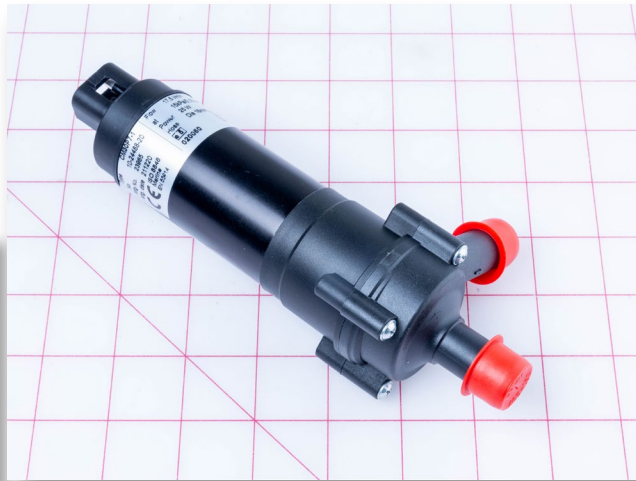

grid mat is 1" x 1"