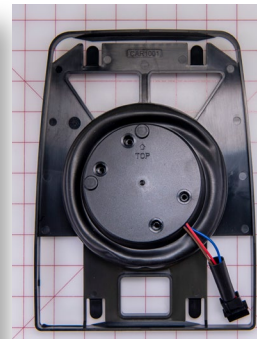

**CARRIER/MOTOR AS-
SY-7"X9.5" FOR #815**

PN: 3300071

CROSS REF: ROSCO 815/4

SIZE: 7.125 X 9.5 X 2.25

grid mat is 1" x 1"