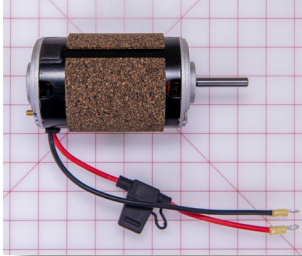

CROSS REF: DCM D-001-483-3

SIZE: 4.5 X 3 X 3

grid mat is 1" x 1"

Parts Guide for Shuttle Bus Vehicles

MOTOR, CONDENSOR FAN

PN: 3300053

CROSS REF: MCC Y45-00005-51

SIZE: 7 X 3.125 X 3.125