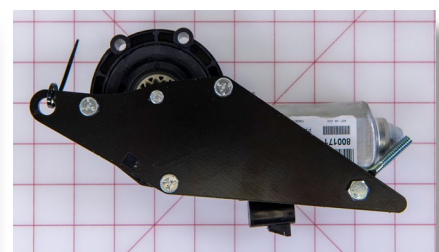

CROSS REF: A&M SYSTEMS P100047

SIZE: 7.75 X 5.125 X 2

grid mat is 1" x 1"

MOTOR ASSY-DR HEADER (INCL MTG PLATE & HDWARE)

PN: 3300028

CROSS REF: A&M SYSTEMS K9149

SIZE: 2 X 9 X 2.375

grid mat is 1" x 1"