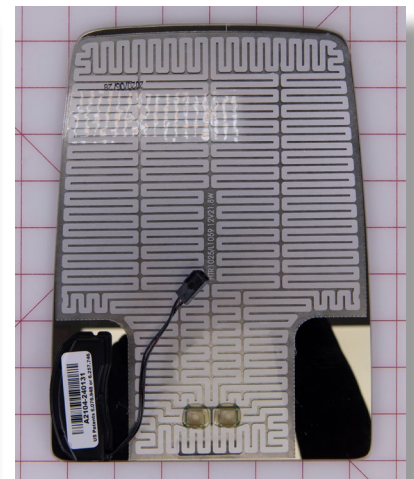

**LENS-FLAT W/HTR AND
LIGHT**

PN: 3300076

CROSS REF: ROSCO 715SRH/1

SIZE: 7 X 9.5 X .5

grid mat is 1" x 1"