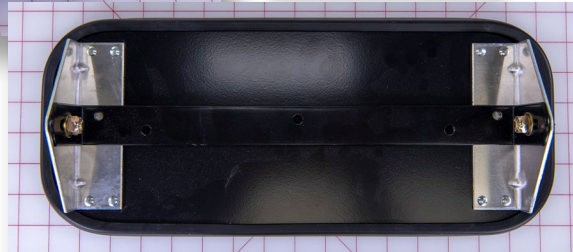

Parts Guide for Shuttle Bus Vehicles

**MIRROR-INSIDE
REARVIEW 6 X 16FLAT
W/SAFETY GLS &
BRACKET SO**

PN: 3300039

CROSS REF: ROSCO 530

SIZE: 16.5 X 7 X 3

grid mat is 1" x 1"