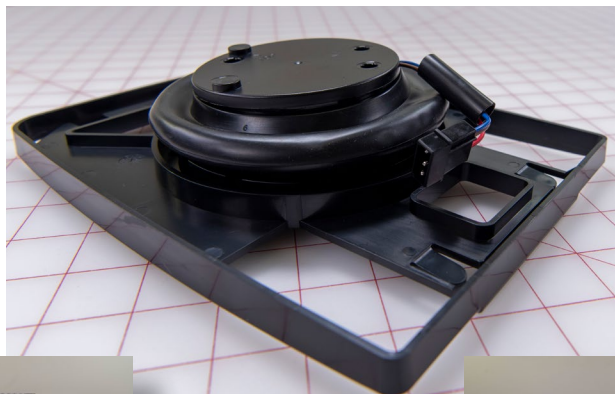

**MOTOR/CARRIER,
ROSCO MIRROR**

PN: 3300069

CROSS REF: ROSCO 715/4

SIZE: 7.125 X 9.5 X 2.25