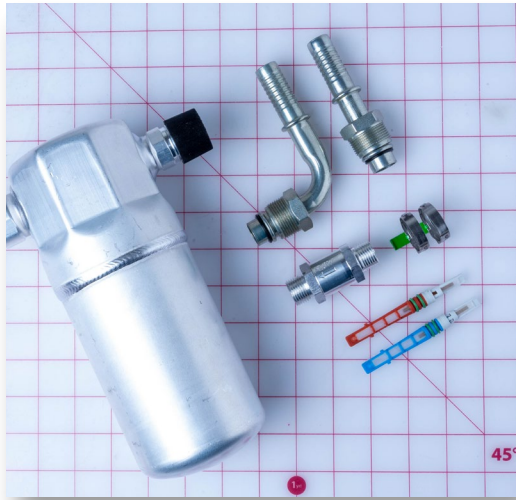

Parts Guide for Shuttle Bus Vehicles

HVAC

ACCUMULATOR-KIT ACC 75K TC55

PN: 3300295

CROSS REF: VALEO
27059331A

grid mat is 1" x 1"