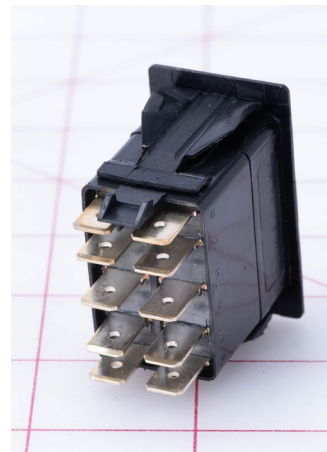

Parts Guide for Shuttle Bus Vehicles

SWITCH-RAMP DEP/STOW SPST FR/ENG

PN: 3300220

CROSS REF: POSITRON
CI09158 1860 D

SWITCH-DOOR 10 PIN

PN: 3300319

CROSS REF: POSITRON
VLD2U66B

SWITCH-DOOR 8 PIN