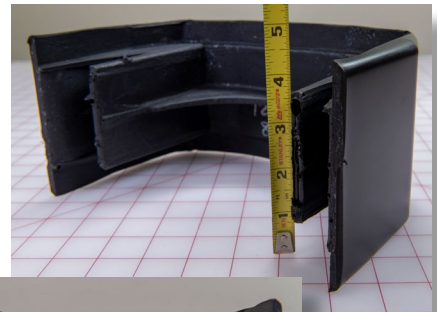

**BRKT ASSY-BUMPER
P/N 3300314**

PN: 3300318

CROSS REF: RC INDUSTRIES
3300318

Parts Guide for Shuttle Bus Vehicles

STRIP,FILLER CENTER - CENTER SECTION

PN: 3300013

CROSS REF: ROMEO RIM
S00910003AXA

SIZE: 1.5 X 5.875 X 4.5