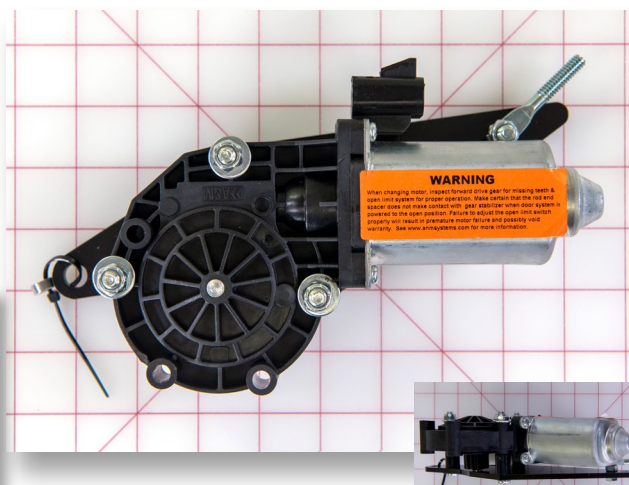

MOTOR ASSY-DR HEADER (INCL MTG PLATE & HDWARE)

PN: 3300028

CROSS REF: A&M SYSTEMS K9149

SIZE: 2 X 9 X 2.375

grid mat is 1" x 1"