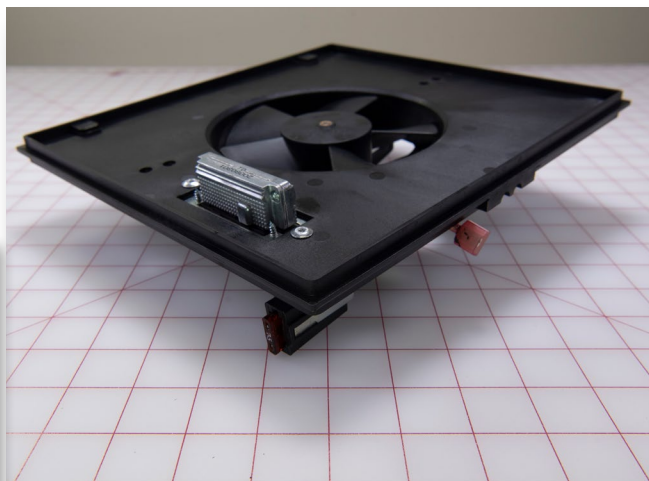

**FAN-5 BLADE FAN W/MTG
PLATE & RESISTOR**

PN: 3300003

CROSS REF: VALEO 11147622AA

SIZE: 3 X 10.625 X 9.5

grid mat is 1" x 1"