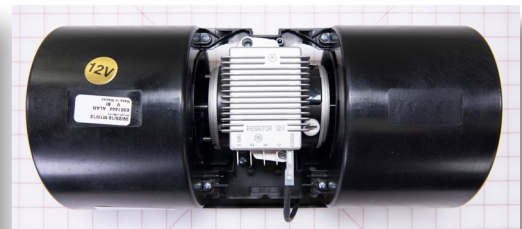

BLOWER ASSY, DUAL WHEEL (DASH UNIT)

PN: 3300006

CROSS REF: VALEO 11132191B

SIZE: 13.875 X 6.75 X 5.5

grid mat is 1" x 1"