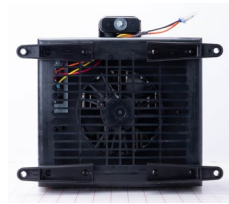

HEATER-60M BTU SLIM LINE UP- RIGHT

PN: 3300000

CROSS REF: PROAIR
50001604

SIZE: 20 X 12 X 5.25

grid mat is 1" x 1"

Parts Guide for Shuttle Bus Vehicles

**HTR-35KBTU GAS
LOW PROFILE SYS-
TEM MODEL 435**

PN: 3300001
CROSS REF: