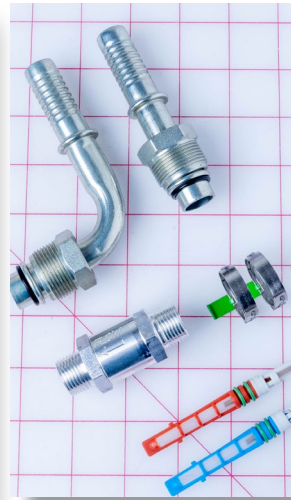

Parts Guide for Shuttle Bus Vehicles

HVAC

ACCUMULATOR-KIT ACC 75K TC55

PN: 3300295

CROSS REF: VALEO
27059331A

grid mat is 1" x 1"