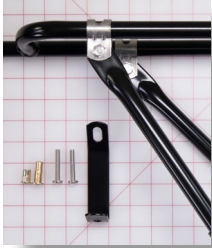

Parts Guide for Shuttle Bus Vehicles

ARM ASSY-GM TYPE A COMBO E-Z BRKT FOR MINI HAWKEYE

PN: 3300127

CROSS REF: ROSCO ASY3102

SIZE: 32.5 X 10 X 2.5

grid mat is 1" x 1"