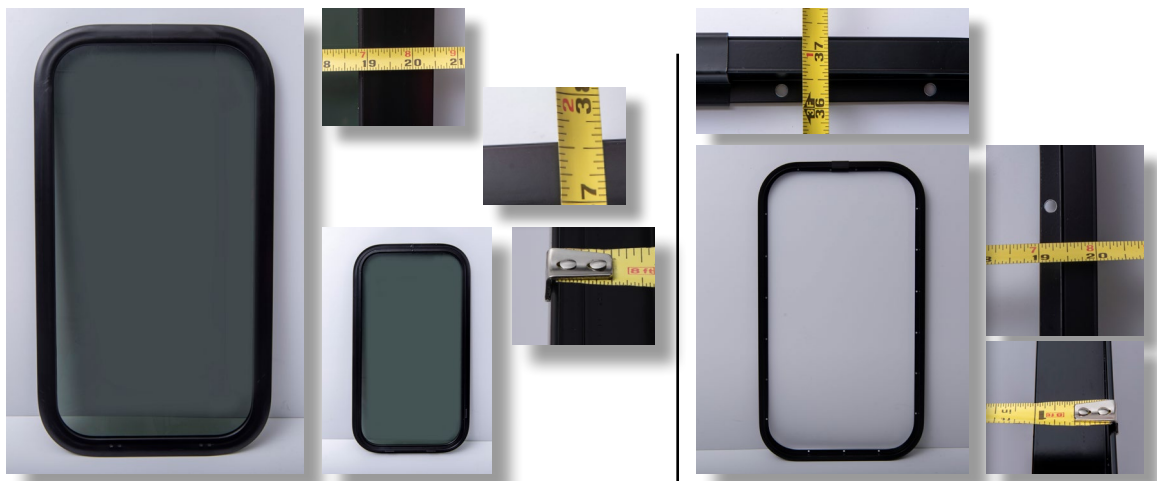

PN: 3300106

CROSS REF: CLEER
VISION 9-EL5-00006

SIZE: 37.5 X 37.75 X 2.125

**WDW- 19.13W X
36-1/4H RAD FLAT
SOLID TNT BLK
SOM**

PN: 3300025

CROSS REF: CLEER
VISION 9-CT5-00104/9-
PCR-00250

SIZE: 37.5X20.5X1.125