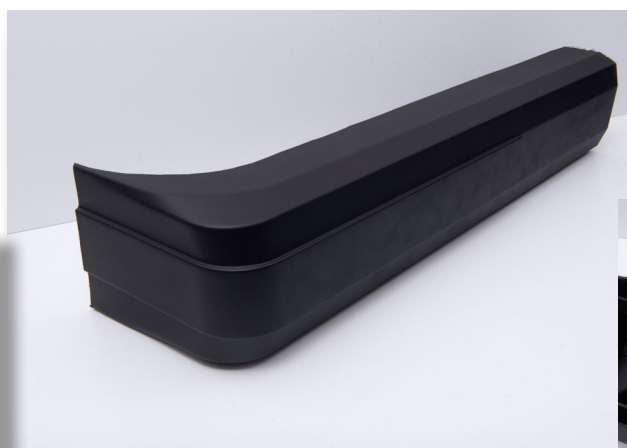

COVER-REAR BUMPER

PN: 3300015

CROSS REF: ROMEO RIM
S01201402AXA

SIZE: 45.25 X 12.5 X 9