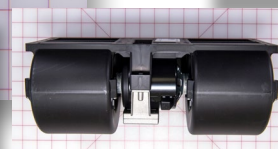

FAN-017-A39-22 (RA3VCV) DUAL WHEEL/12V

PN: 3300043

CROSS REF: SPAL 30006704

SIZE: 13.75 X 5.5 X 6.5

grid mat is 1" x 1"