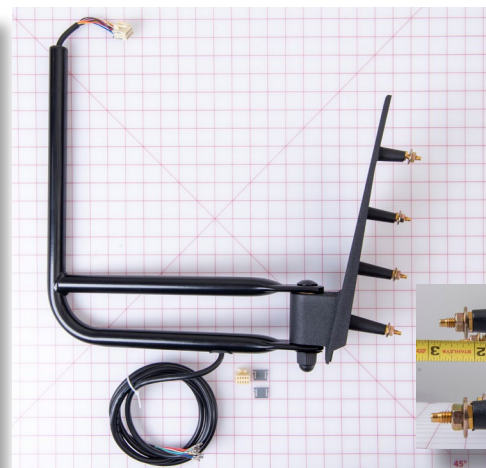

PN: 3300132

CROSS REF: ROSCO ASY3825

SIZE: 20 X 21 X 8

grid mat is 1" x 1"

**ARM ASSY-DRIVER
SIDE 2008 FORD PATCH
MT REMOTE HTD LED**

PN: 3300133

CROSS REF: ROSCO ASY3891

grid mat is 1" x 1"