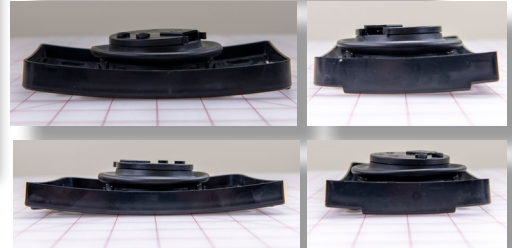

PN: 3300091

CROSS REF: VELVAC 709673

SIZE: 8.375 X 8.25 X 1

Parts Guide for Shuttle Bus Vehicles

**CARRIER & MOTOR
ASSY-7"X4" CONVEX
MIRROR**

PN: 3300063

CROSS REF: ROSCO 815D/4

SIZE: 7.125 X 4.25 X 1.5