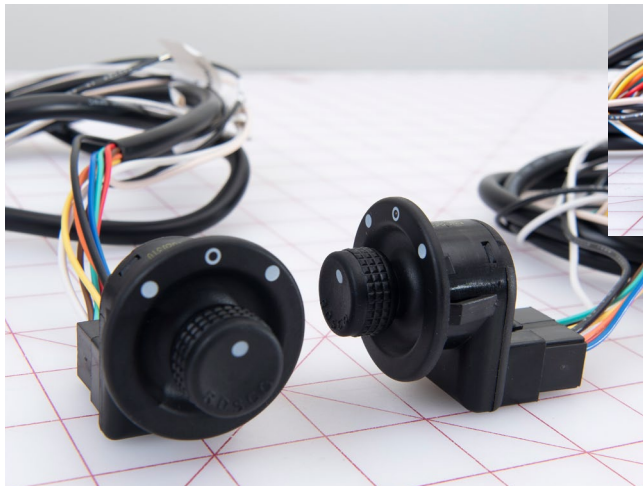

**HARNESS KIT-W/2 SW
3 48" WIRE HRNS ON
SWI BS ELDORADO**

PN: 3300144

CROSS REF: ROSCO HAR5003

SIZE: 48"

grid mat is 1" x 1"