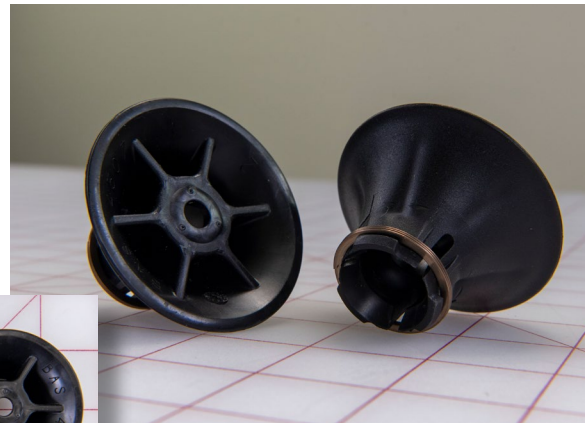

PN: 3300123

CROSS REF: ROSCO
8637MBG

SIZE: 32.75 X 6.75 X 1

grid mat is 1" x 1"

**BASE ASSY-BELL MNT
C/V REPLACEMENT
KIT C2**

PN: 3300134

CROSS REF: ROSCO ASY4502

SIZE: 4 X 3 X 2