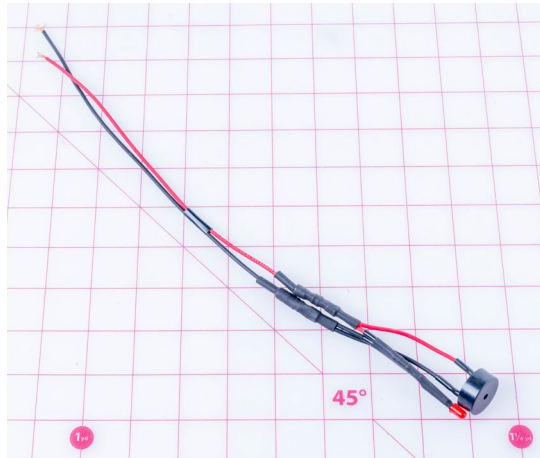

BUZZER-W/RED LED LIGHT/LEADS

PN: 3300227

CROSS REF: POSITRON
CI09040