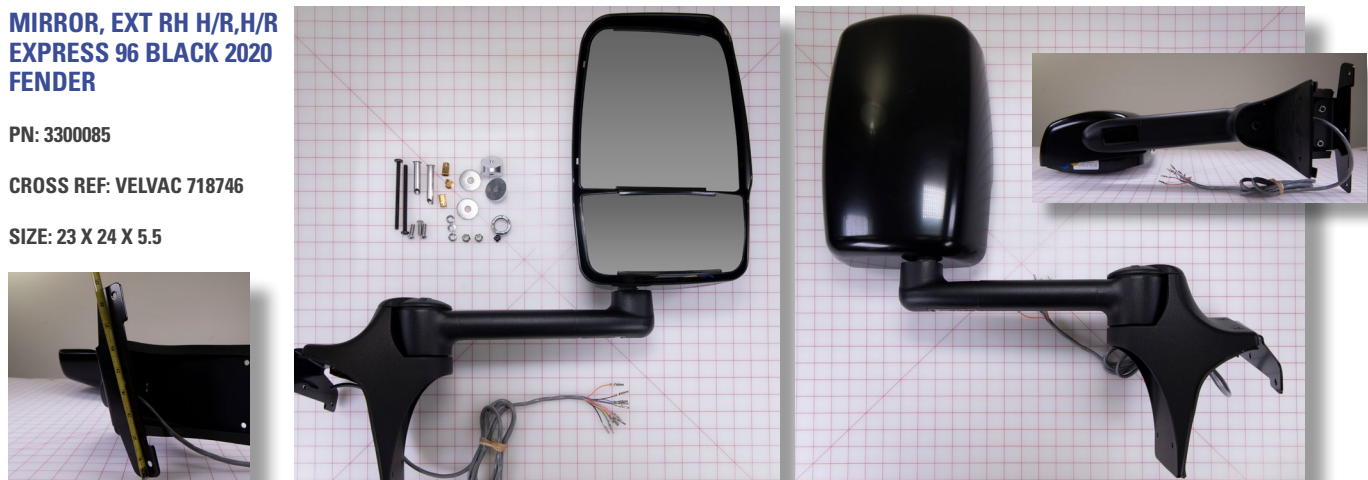

MIRROR, EXT RH H/R,H/R EXPRESS 96 BLACK 2020 FENDER

PN: 3300085

CROSS REF: VELVAC 718746

SIZE: 23 X 24 X 5.5

grid mat is 1" x 1"