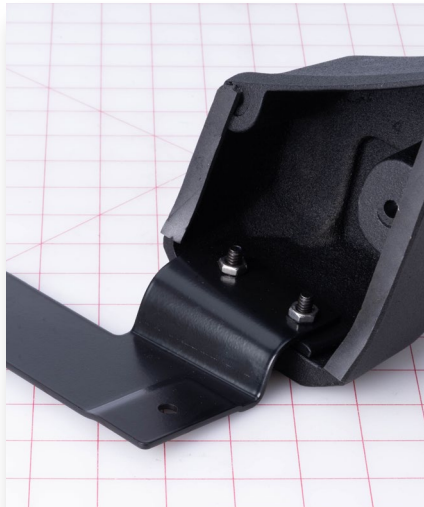

**BASE ASSY-FORD F550
CONTOUR FENDER MT
W/L-BRACKET**

PN: 3300128

CROSS REF: ROSCO ASY3122