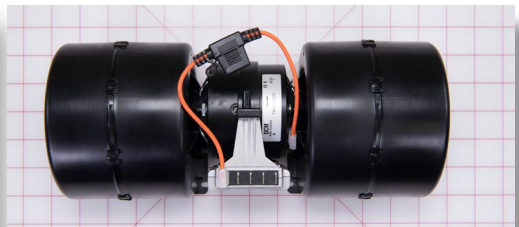

MOTOR-BLOWER (TRANSAIR)

PN: 3300033

CROSS REF: TRANSAIR 412042

SIZE: 12.125 X 4.5 X 5

grid mat is 1" x 1"