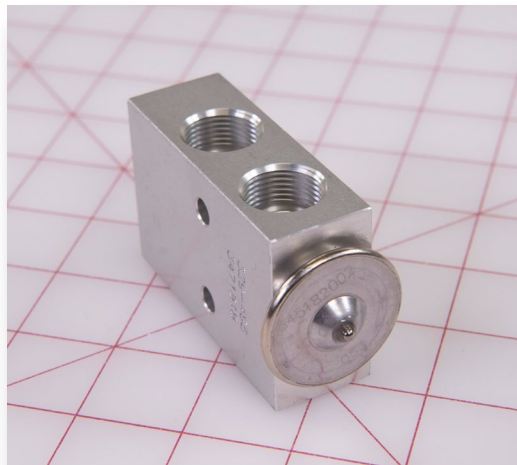

SIZE: 3.25 X 1.5 X 1.875

grid mat is 1" x 1"

**FLUSH KIT, W/
ACCUMULATOR
& BOTH ORIFICE
TUBES**

PN: 3300061

CROSS REF: VALEO
11132578A

SIZE: 9 X 6.5 X 3.5

grid mat is 1" x 1"

Parts Guide for Shuttle Bus Vehicles