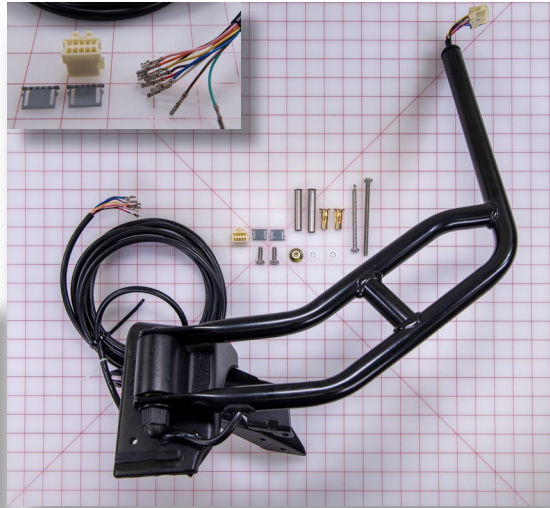

Parts Guide for Shuttle Bus Vehicles

**ARM ASSY-2008 FORD
PS HD BKT DRW FEND-
ER MT REM HTD LED**

PN: 3300081

CROSS REF: ROSCO ASY4769

SIZE: 26 X 16 X 11

grid mat is 1" x 1"