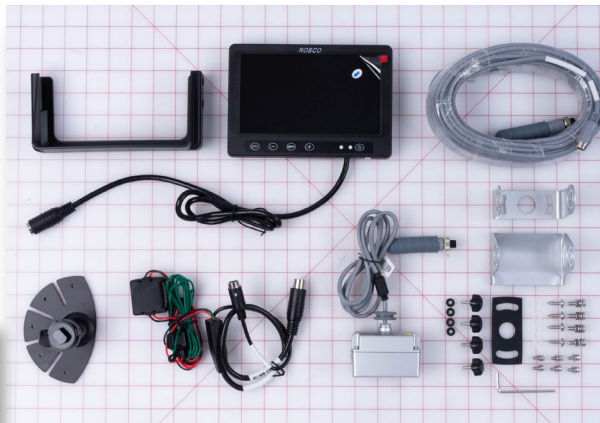

PN: 3300159

CROSS REF: ROSCO
STSM244SC

grid mat is 1" x 1"

**CAMERA SYSTEM-
REAR MOUNT W/7"
COLOR LCD MONITOR**

PN: 3300182

CROSS REF: ROSCO STSK7465

**CAMERA SYS-REAR
VIEW MIR W/7" LCD
COMBO MONITOR DISP**