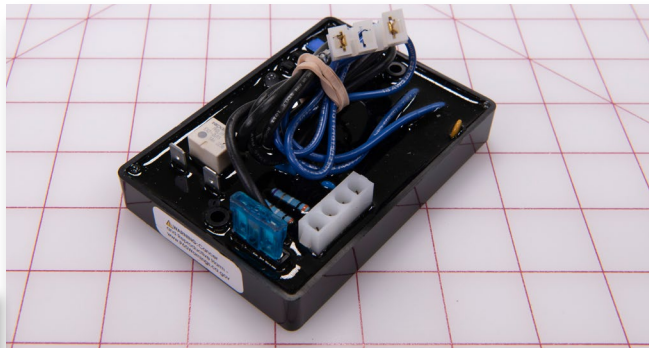

Parts Guide for Shuttle Bus Vehicles

PC BOARD KIT, SOLID STATE W/HARNESS (A&M HEADER)

PN: 3300022

CROSS REF: A&M SYSTEMS K9129

SIZE: 4.375 X 3 X 1

grid mat is 1" x 1"

MOTOR ONLY -DOOR HEADER

PN: 3300027