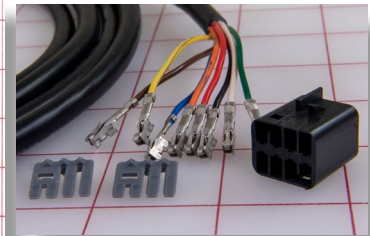

Parts Guide for Shuttle Bus Vehicles

**HARNESS-ARM 8
CONDUCTOR 120" L
W/2 M CONN**

PN: 3300141

CROSS REF: ROSCO HAR3005

SIZE: 120"

grid mat is 1" x 1"