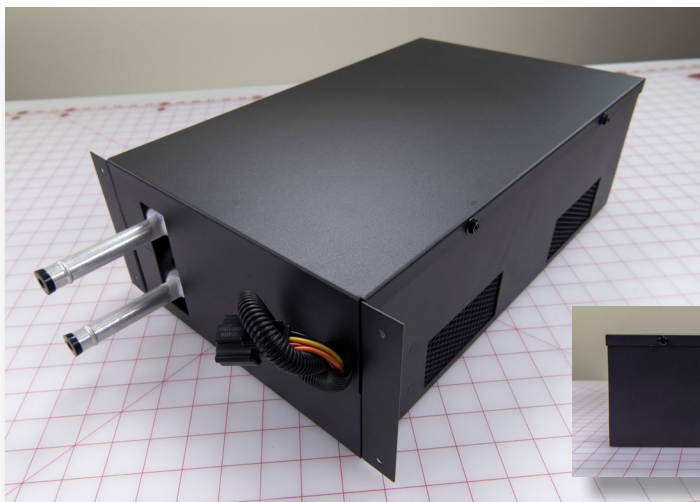

HEATER-60M BTU SLIM LINE UP- RIGHT

PN: 3300000

CROSS REF: PROAIR
50001604

SIZE: 20 X 12 X 5.25