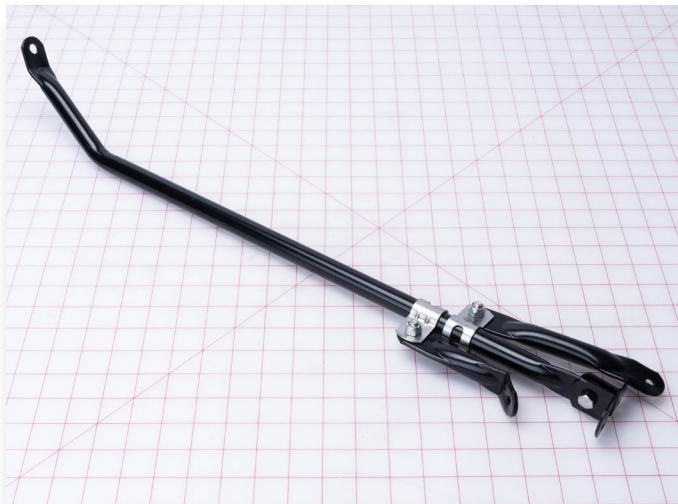

PN: 3300128

CROSS REF: ROSCO ASY3122

grid mat is 1" x 1"

**ARM ASSY-TRIPOD
CROSSOVER MIRROR CS**

PN: 3300067

CROSS REF: ROSCO ASY4379

grid mat is 1" x 1"

Parts Guide for Shuttle Bus Vehicles