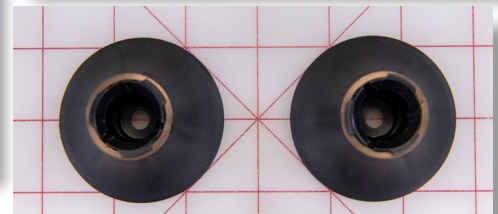

PN: 3300123

CROSS REF: ROSCO
8637MBG

SIZE: 32.75 X 6.75 X 1

grid mat is 1" x 1"

**BASE ASSY-BELL MNT
C/V REPLACEMENT
KIT C2**

PN: 3300134

CROSS REF: ROSCO ASY4502

SIZE: 4 X 3 X 2