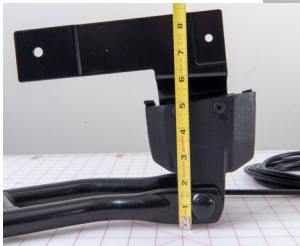

**ARM ASSY-2011 FORD
F550 ND RH FNDR MT
DRW REMOTE**

PN: 3300132

CROSS REF: ROSCO ASY3825

SIZE: 20 X 21 X 8

grid mat is 1" x 1"

**ARM ASSY-DRIVER
SIDE 2008 FORD PATCH
MT REMOTE HTD LED**

PN: 3300133

CROSS REF: ROSCO ASY3891