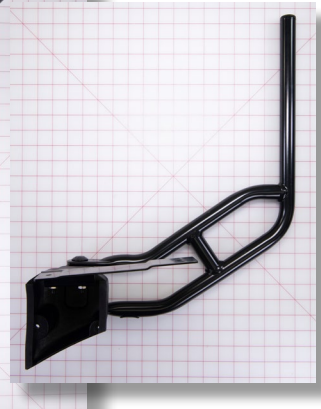

ARM ASSY-2011 FORD F550 ND PS FNDR MT DRW HND ADJ GOSHEN

PN: 3300130

CROSS REF: ROSCO ASY3153

SIZE: 16.5 X 22.5 X 8.5

grid mat is 1" x 1"