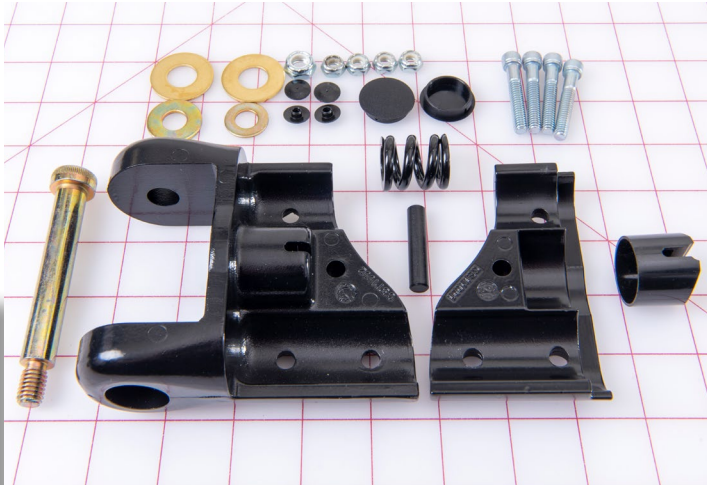

Parts Guide for Shuttle Bus Vehicles

EXTERIOR MIRRORS

BASE-BREAKAWAY PASSENGER SIDE

PN: 3300137

CROSS REF: ROSCO BAS5502

SIZE: 4.75 X 4 X 1.75

grid mat is 1" x 1"