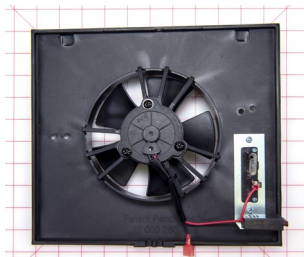

**FAN-5 BLADE FAN W/MTG
PLATE & RESISTOR**

PN: 3300003

CROSS REF: VALEO 11147622AA

SIZE: 3 X 10.625 X 9.5

grid mat is 1" x 1"