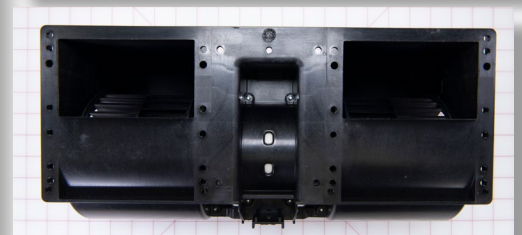

BLOWER ASSY, DUAL WHEEL (DASH UNIT)

PN: 3300006

CROSS REF: VALEO 11132191B

SIZE: 13.875 X 6.75 X 5.5

grid mat is 1" x 1"