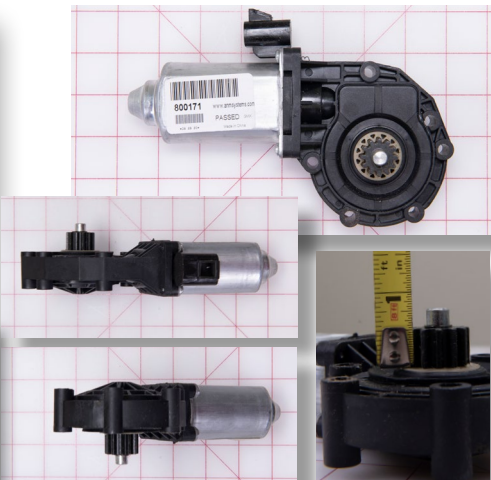

MOTOR ONLY -DOOR HEADER

PN: 3300027

CROSS REF: A&M SYSTEMS P100047

SIZE: 7.75 X 5.125 X 2

grid mat is 1" x 1"