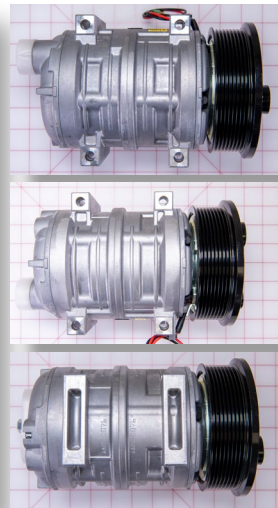

Parts Guide for Shuttle Bus Vehicles

HVAC

COMPRESSOR, TM21 ACC

PN: 3300009

CROSS REF: VALEO 11127192A

SIZE: 9.25 X 5.75 X 5.5

grid mat is 1" x 1"