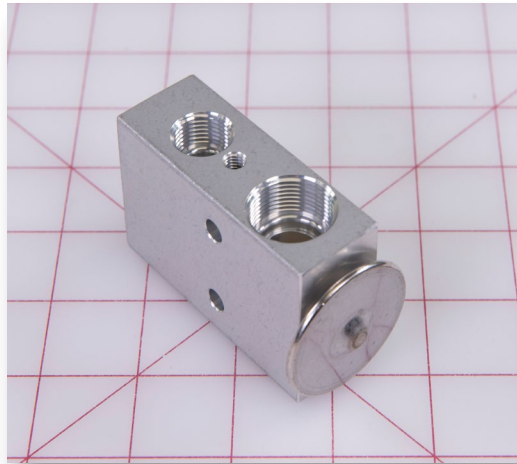

Parts Guide for Shuttle Bus Vehicles

**VALVE-EXPANSION
TA77 EVAP**

PN: 3300030

CROSS REF: TRANSAIR
210019

SIZE: 3.25 X 1.5 X 1.875

grid mat is 1" x 1"