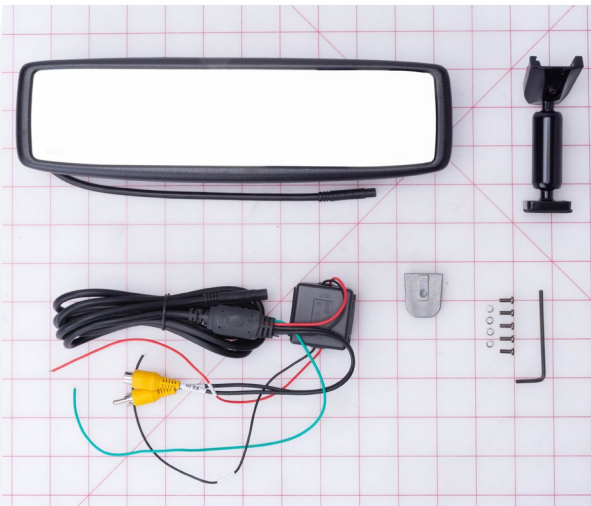

grid mat is 1" x 1"

**MNTR ASSY-ST5 FOR
KIT 45XX MIRROR #1
(MIRROR ASSY
W/MONITOR)**

PN: 3300157

CROSS REF: ROSCO STSM230

grid mat is 1" x 1"

Parts Guide for Shuttle Bus Vehicles

**MONITOR KIT-MIRROR
7" LCD WNDSHLD MNT
SNGL CAM 1 TRIG**