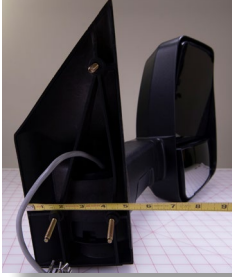

Parts Guide for Shuttle Bus Vehicles

**MIRROR, EXT LH
H/R,H/R EXPRESS 96
BLACK 2020 FENDER**

PN: 3300086

CROSS REF: VELVAC
718747

SIZE: 23 X 24 X 5.5

grid mat is 1" x 1"