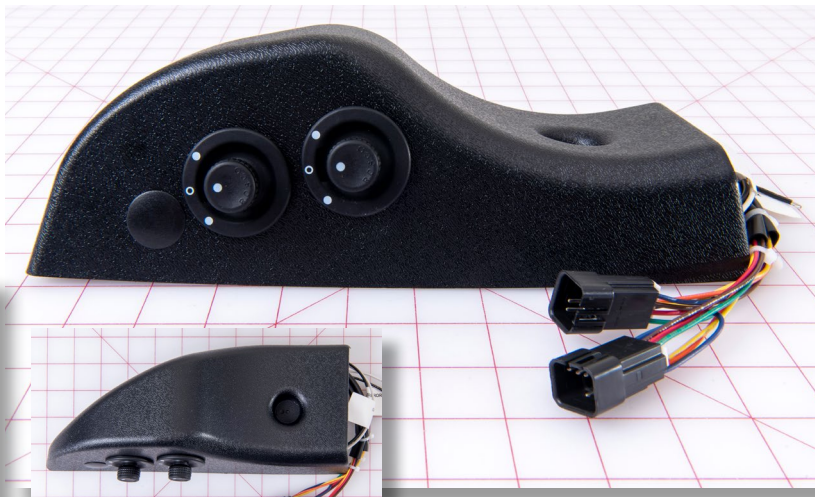

HARNESS KIT-W/2XS-WI1003 18" WIRE HAR BAK1062

PN: 3300146

CROSS REF: ROSCO HAR5022

SIZE: 11 X 4 X 4.5

grid mat is 1" x 1"