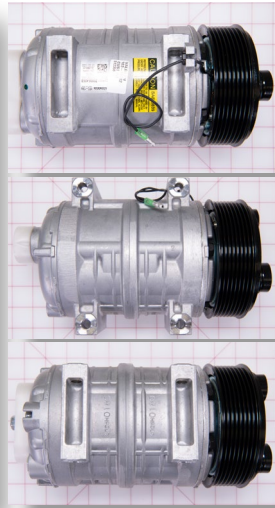

Parts Guide for Shuttle Bus Vehicles

**COMP-A/C
DIRECT MNT TM16
8 GROOVE 12V**

PN: 3300049

CROSS REF: TRANSAIR
512356

SIZE: 9.5 X 6 X 5

grid mat is 1" x 1"

**COMPRESSOR, A/C
GM 6.6 10 CID SOM**

PN: 3300060