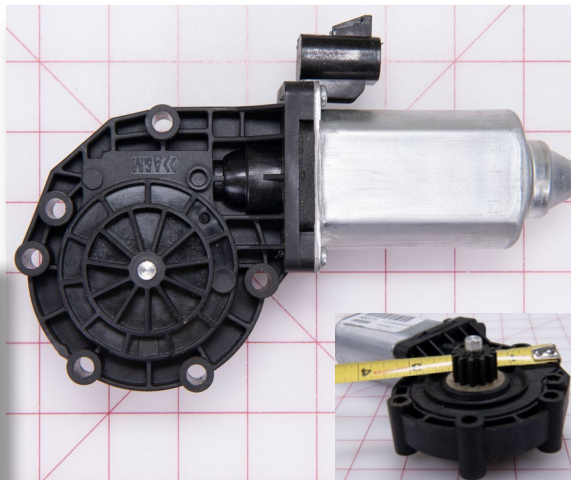

MOTOR ONLY -DOOR HEADER

PN: 3300027

CROSS REF: A&M SYSTEMS P100047

SIZE: 7.75 X 5.125 X 2

grid mat is 1" x 1"