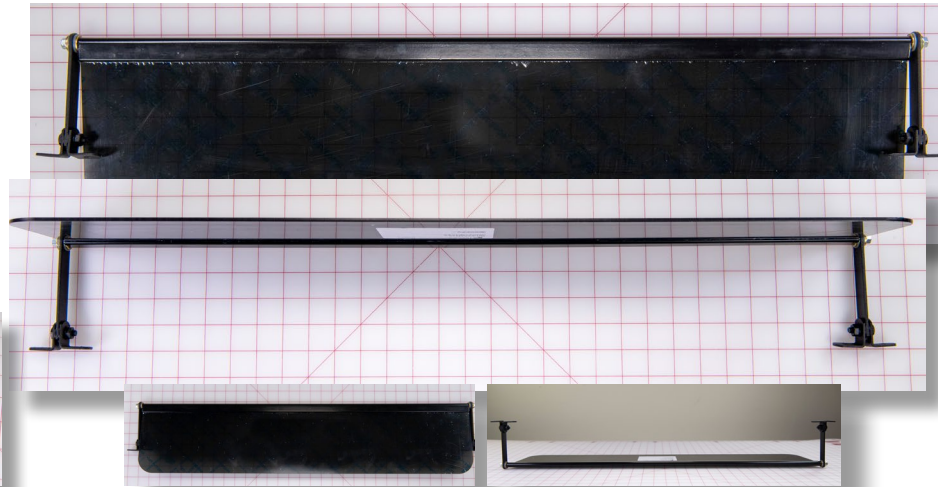

Parts Guide for Shuttle Bus Vehicles

**SUNVISOR-ACRYLIC
6X30 W/3.5" STRAIGHT
BRACKETS**

PN: 3300123

CROSS REF: ROSCO
8637MBG

SIZE: 32.75 X 6.75 X 1

grid mat is 1" x 1"