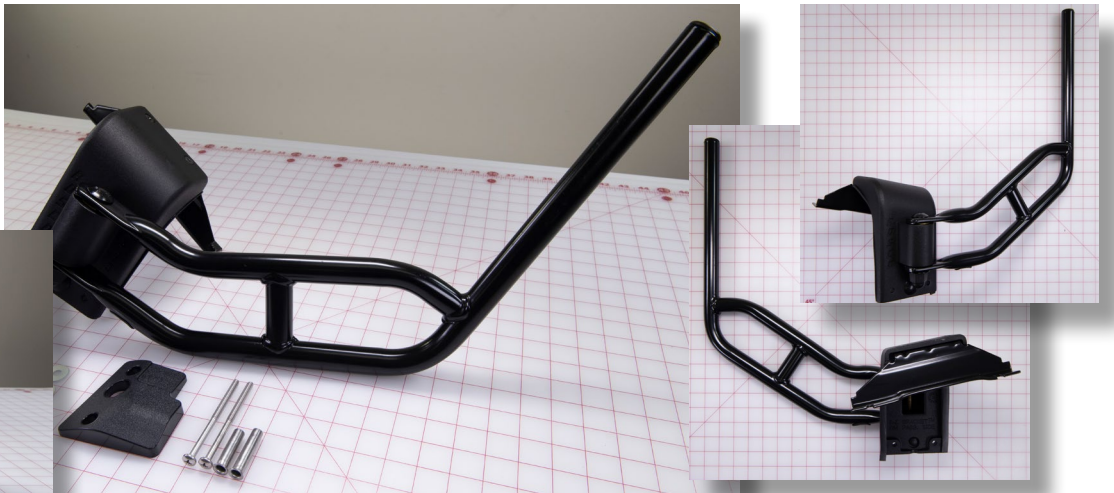

grid mat is 1" x 1"