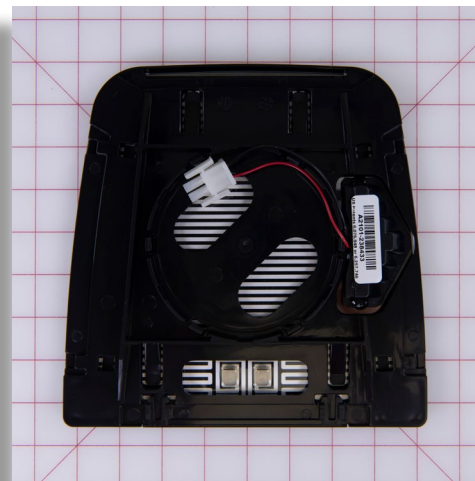

**GLASS, FLAT DS W/
MUTH 1202605**

PN: 3300091

CROSS REF: VELVAC 709673

SIZE: 8.375 X 8.25 X 1