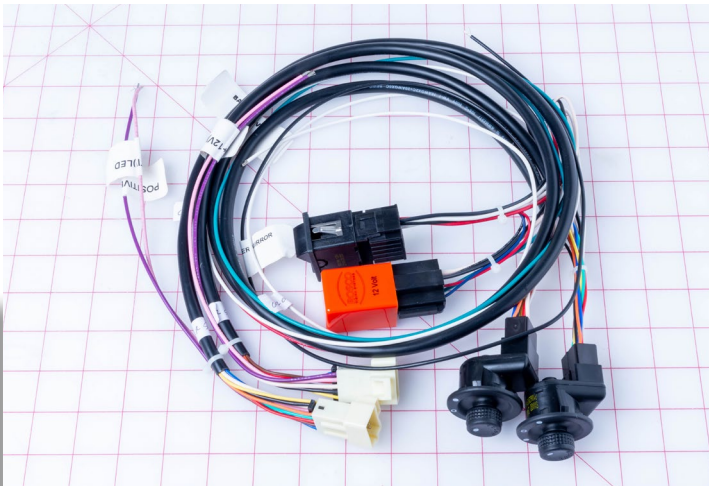

grid mat is 1" x 1"

Parts Guide for Shuttle Bus Vehicles

HARNESS-WIRE W/2-SW-3,1-SW-5HT

PN: 3300174

CROSS REF: ROSCO HAR5004

HARNESS-WIRE W/2-SW-3,1-SW-5HT

PN: 3300181

CROSS REF: ROSCO HAR5007