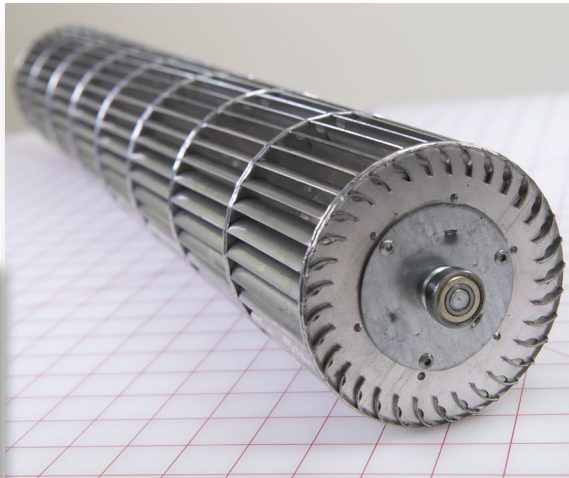

WHEEL, BLOWER EM-1 GEN 5

PN: 3300062

CROSS REF: MCC 38-00564-50

SIZE: 4.625X4.625X30

grid mat is 1" x 1"