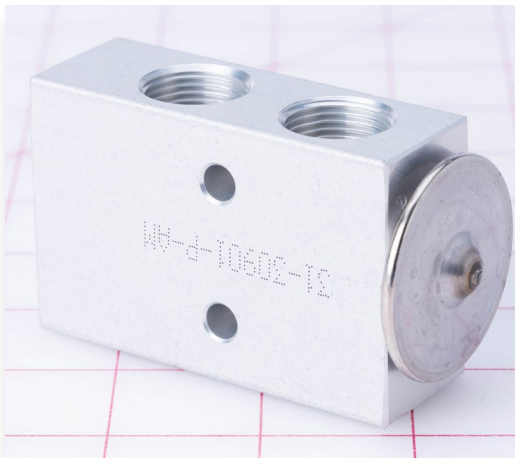

CROSS REF: TRANSAIR
210042

SIZE: 3.75 X 1.5 X 2.75

grid mat is 1" x 1"

**VALVE-BLOCK
2 TON**

PN: 3300311

CROSS REF: VALEO
11144598A

SIZE: 3.25 X 1.5 X 1.875

Parts Guide for Shuttle Bus Vehicles