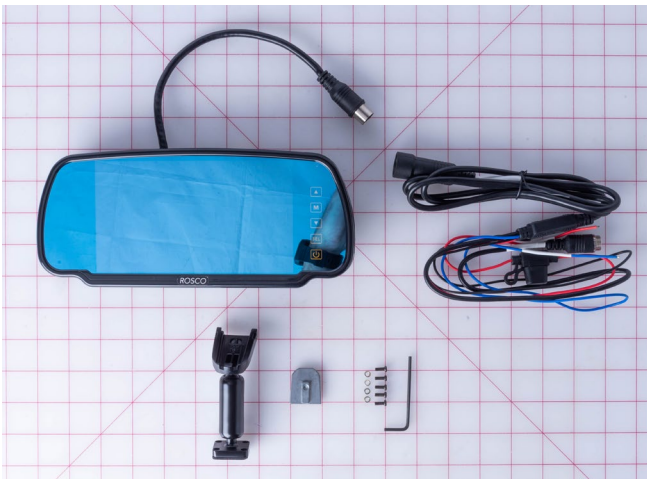

Parts Guide for Shuttle Bus Vehicles

**MONITOR KIT-MIRROR
7" LCD WNDSHLD MNT
SNGL CAM 1 TRIG**

PN: 3300159

CROSS REF: ROSCO
STSM244SC

grid mat is 1" x 1"