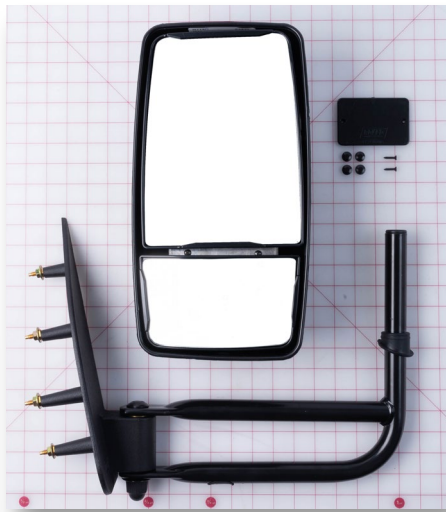

Parts Guide for Shuttle Bus Vehicles

**MIRROR ASSY-08 FORD
A/DRW D/S PATCH MT
BKWY N/DET MECH
M715**
PN: 3300161

CROSS REF: ROSCO 10Y6481F00

SIZE: 15 X 8 X 4.5

grid mat is 1" x 1"

**HEAD-MIR DUAL 7X9.5
FLT 7X4 CNVX HTD W/
RIGHT SIGNAL LENS**

PN: 3300163

CROSS REF: ROSCO 715SRH

SIZE: 15 X 8 X 4.5