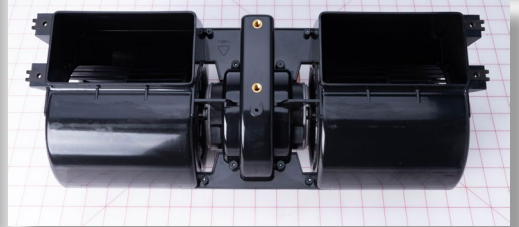

CROSS REF: SPAL 30006704

SIZE: 13.75 X 5.5 X 6.5

grid mat is 1" x 1"

Parts Guide for Shuttle Bus Vehicles

MOTOR-BLOWER

PN: 3300189

CROSS REF: VALEO 11132181A

grid mat is 1" x 1"