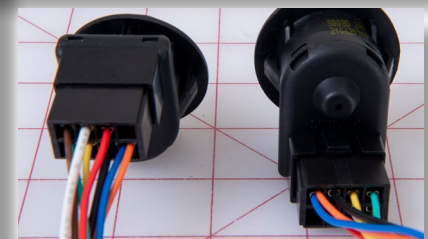

PN: 3300282

CROSS REF: ROSCO SW3H

grid mat is 1" x 1"

**HARNESS KIT-W/2 SW
3 48" WIRE HRNS ON
SWI BS ELDORADO**

PN: 3300144

CROSS REF: ROSCO HAR5003

SIZE: 48"

grid mat is 1" x 1"