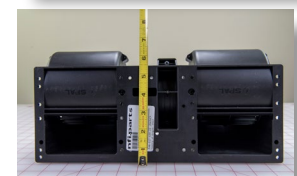

FAN-017-A39-22 (RA3VCV) DUAL WHEEL/12V

PN: 3300043

CROSS REF: SPAL 30006704

SIZE: 13.75 X 5.5 X 6.5

grid mat is 1" x 1"