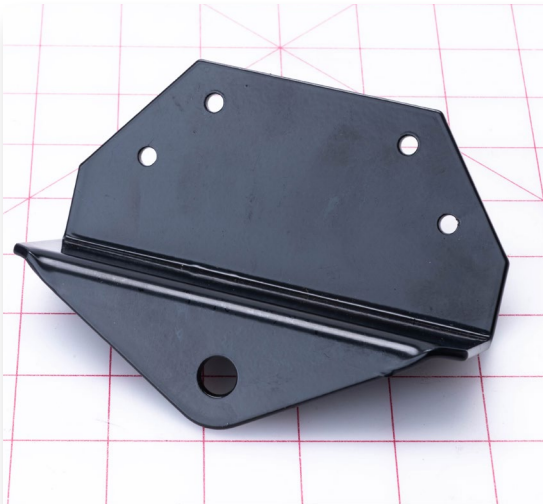

Parts Guide for Shuttle Bus Vehicles

**BRACKET- MOUNTING
REARVIEW MIRROR**

PN: 3300185

CROSS REF: ROSCO 416/BKT

grid mat is 1" x 1"