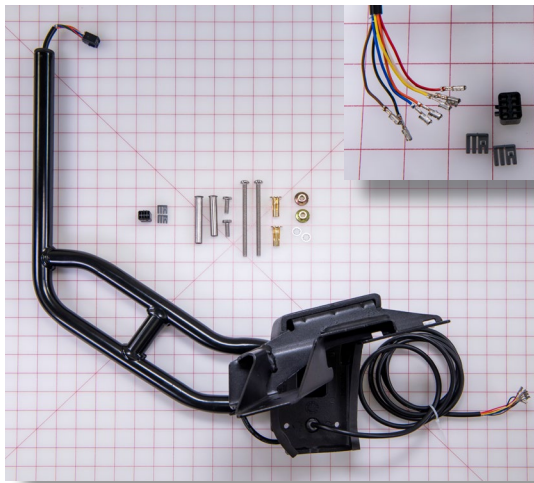

Parts Guide for Shuttle Bus Vehicles

**ARM ASSY-RH HD BKT
(ASY3137) 2008 FORD
HTD REM BLK ARM**

PN: 3300080

CROSS REF: ROSCO ASY4740

SIZE: 28 X 11 X 17

grid mat is 1" x 1"