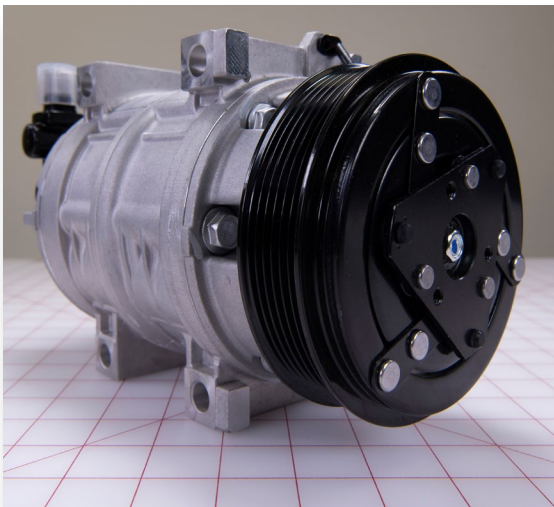

COMPRESSOR, A/C GM 6.0 10 CID SOM

PN: 3300044

CROSS REF: TRANSAIR 512087

SIZE: 7.5 X 10 X 5

grid mat is 1" x 1"