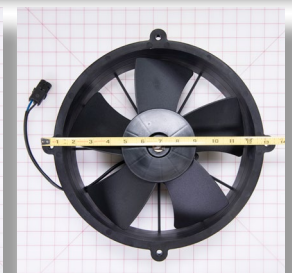

SIZE: 11.25X10.125X2

grid mat is 1" x 1"

FAN ASSY-12V

PN: 3300055

CROSS REF: MCC 15-7501

SIZE: 16.25 X 10.75 X 11.25

grid mat is 1" x 1"

**FAN-VA08-AP51/C-
23A 14IN S/12V**