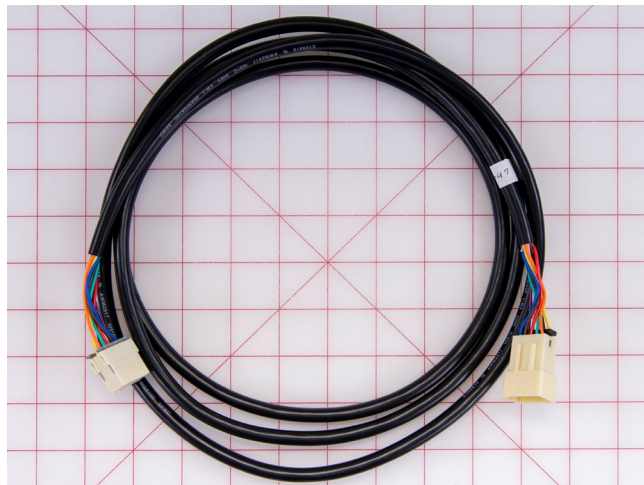

**HARNESS-EXT 10
COND 96" L W/M 10
SCKT & F 10 PIN**

PN: 3300143

CROSS REF: ROSCO HAR4047

SIZE: 96"

grid mat is 1" x 1"