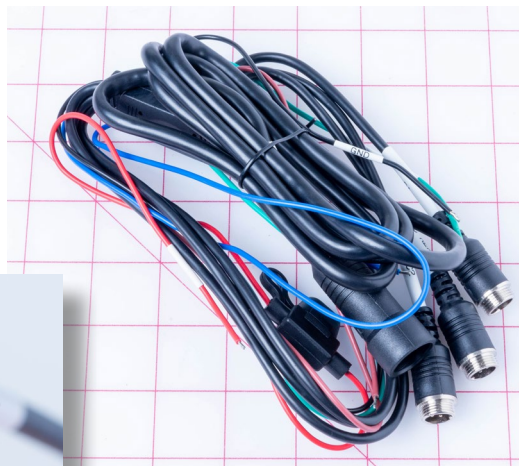

CROSS REF: ROSCO
STSK7465/PHAR

**CABLE - 4PIN EXT
16FT**

PN: 3300177

CROSS REF: ROSCO
STSH345

**HARNESS-PWR
MONITOR 13 PIN
CONN X3 4 PIN CAM
INPUTS**

PN: 3300158

CROSS REF: ROSCO
STSM244PHAR

Parts Guide for Shuttle Bus Vehicles