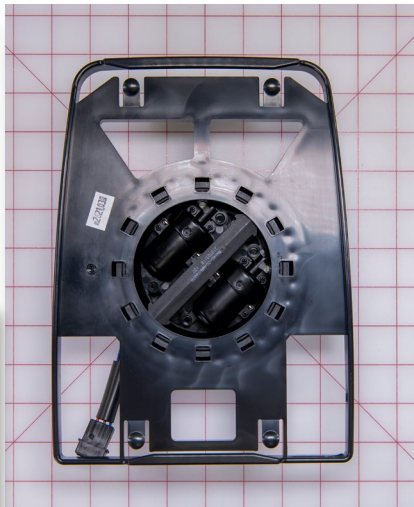

**CARRIER/MOTOR AS-
SY-7"X9.5" FOR #815**

PN: 3300071

CROSS REF: ROSCO 815/4

SIZE: 7.125 X 9.5 X 2.25

grid mat is 1" x 1"