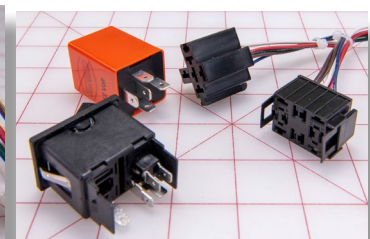

HARNESS-MOMENTARY SWI W/TIMER

PN: 3300140

CROSS REF: ROSCO HAR1031

SIZE: 6.5 X 4 X 2