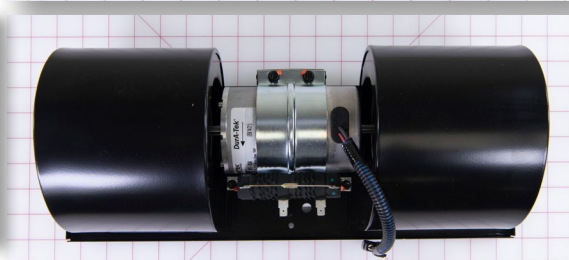

CROSS REF: TRANSAIR 412042

SIZE: 12.125 X 4.5 X 5

grid mat is 1" x 1"

Parts Guide for Shuttle Bus Vehicles

BLOWER-24V

PN: 3300056

CROSS REF: MCC 15-1968

SIZE: 16.75 X 6 X 5.75