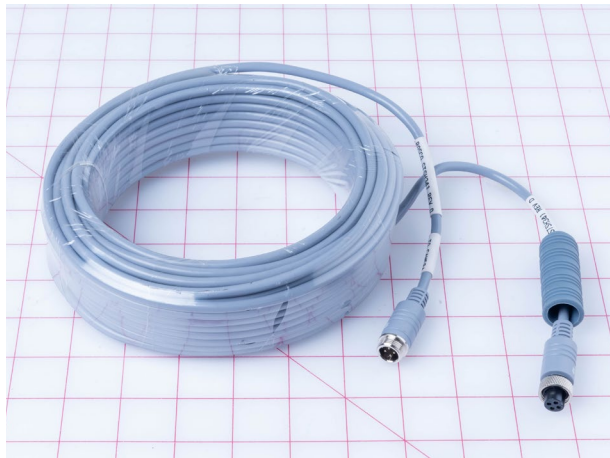

ELECTRICAL

HARNESS-ST360 SURROUND VW CAMERA EXT 6 PIN 9 M

PN: 3300154

CROSS REF: ROSCO
STSH361

HARNESS-EXTEN- SION 65FT BACKUP CAMERA

PN: 3300176

CROSS REF: ROSCO
STSH341

ALARM-BACK UP HD SMART