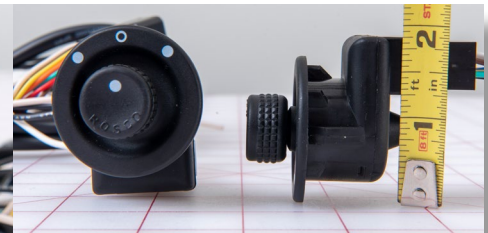

PN: 3300282

CROSS REF: ROSCO SW3H

grid mat is 1" x 1"

**HARNESS KIT-W/2 SW
3 48" WIRE HRNS ON
SWI BS ELDORADO**

PN: 3300144

CROSS REF: ROSCO HAR5003

SIZE: 48"

grid mat is 1" x 1"