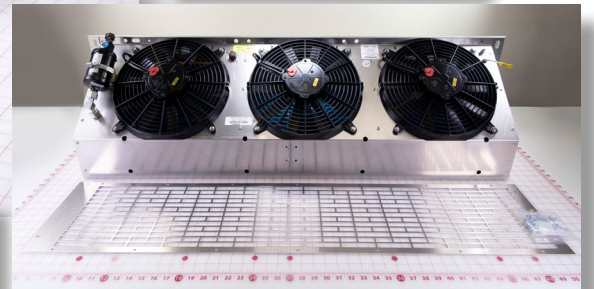

Parts Guide for Shuttle Bus Vehicles

**CONDENSER, A/C
ACT/CS-3 SKIRT
MOUNT W/LOOSE
GRILL**

PN: 3300050

CROSS REF: VALEO
11132065B

SIZE: 51 X 13.75 X 11

grid mat is 1" x 1"