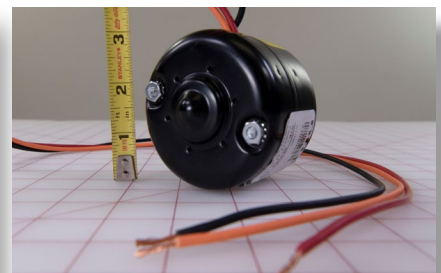

MTR- BLOWER 435 SERIES HTR

PN: 3300004

CROSS REF: DCM D-001-483-3

SIZE: 4.5 X 3 X 3

grid mat is 1" x 1"