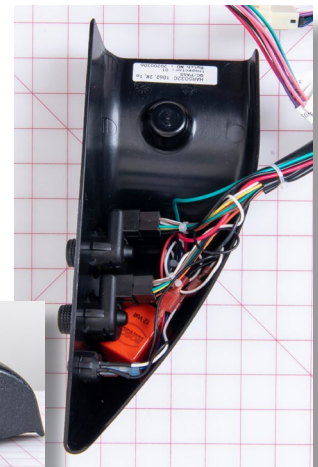

grid mat is 1" x 1"

**HARNESS KIT-
18" W/2-SWI1003
SWI2005 TIMER
BAK1062**

PN: 3300117

CROSS REF: ROSCO
HAR5029

SIZE: 11.125 X 3.75 X 5.25

grid mat is 1" x 1"

Parts Guide for Shuttle Bus Vehicles

**SWITCH-MIRR REM
1.40 12V NO HRNS**