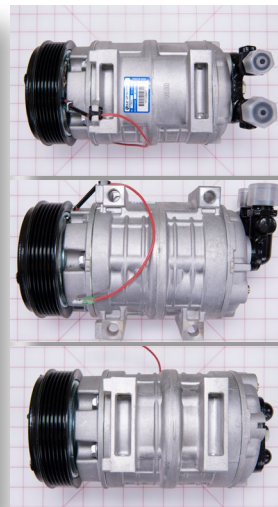

COMPRESSOR, A/C GM 6.0 10 CID SOM

PN: 3300044

CROSS REF: TRANSAIR 512087

SIZE: 7.5 X 10 X 5

grid mat is 1" x 1"