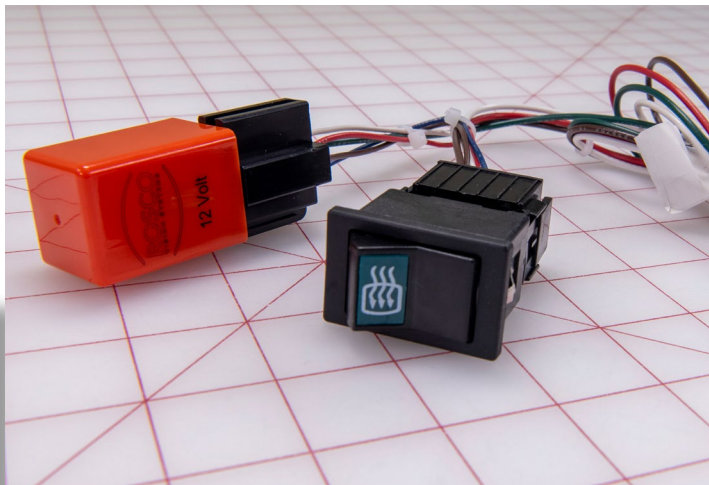

HARNESS-MOMENTARY SWI W/TIMER

PN: 3300140

CROSS REF: ROSCO HAR1031

SIZE: 6.5 X 4 X 2