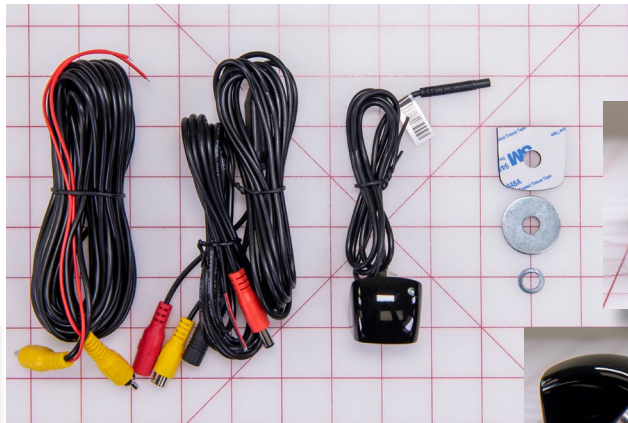

CROSS REF: ROSCO STSC111B

SIZE: 3.75 X 3.375 X 2.375

grid mat is 1" x 1"

**CAMERA ASSY-MINI
LOOK DOWN BLACK
FOR KIT 45XX**

PN: 3300119

CROSS REF: ROSCO STSC130B

SIZE: 6.5 X 3.5 X 2

grid mat is 1" x 1"