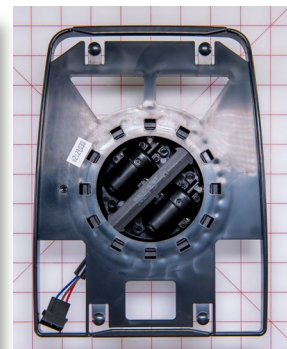

**MOTOR/CARRIER,
ROSCO MIRROR**

PN: 3300069

CROSS REF: ROSCO 715/4

SIZE: 7.125 X 9.5 X 2.25

grid mat is 1" x 1"