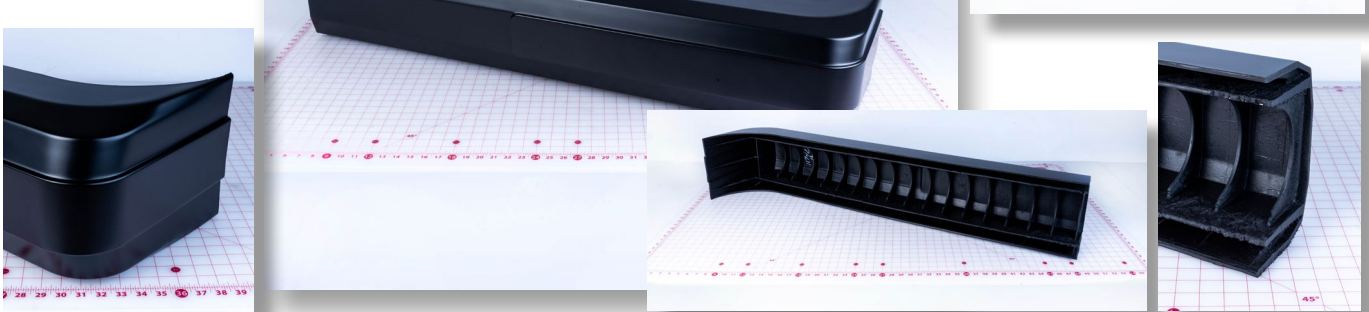

**BUMPER-MODULE END
49.5 BLK**

PN: 3300274

CROSS REF: ROMEO RIM
S01200002AXA