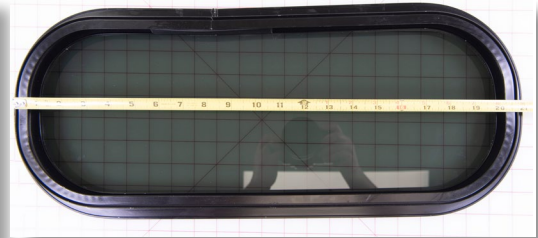

Parts Guide for Shuttle Bus Vehicles

**WDW, 7.94W X
20.75H RAD TNT
FLAT SOLID TRAN-
SITION DRVR SI**

PN: 3300113

**CROSS REF: CLEER
VISION 9-FM1-00655**

SIZE: 1.5 X 22.5 X 9.5

SIDE WINDOWS