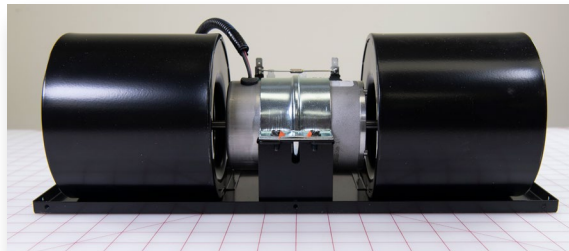

CROSS REF: TRANSAIR 412042

SIZE: 12.125 X 4.5 X 5

grid mat is 1" x 1"

Parts Guide for Shuttle Bus Vehicles

BLOWER-24V

PN: 3300056

CROSS REF: MCC 15-1968

SIZE: 16.75 X 6 X 5.75