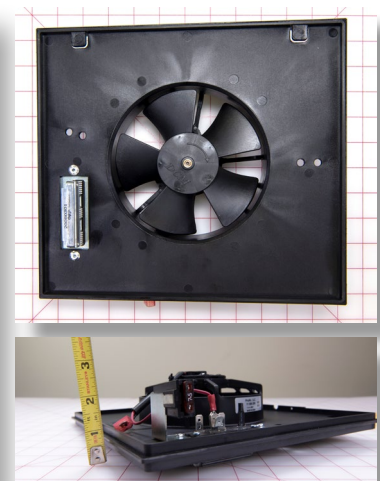

**FAN-5 BLADE FAN W/MTG
PLATE & RESISTOR**

PN: 3300003

CROSS REF: VALEO 11147622AA

SIZE: 3 X 10.625 X 9.5

grid mat is 1" x 1"