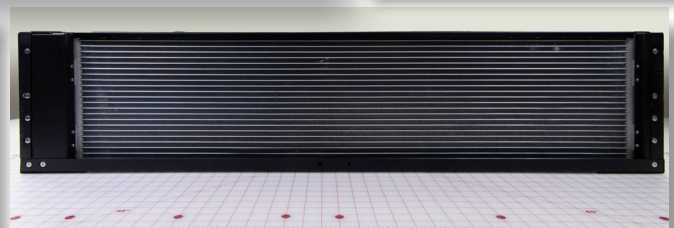

grid mat is 1" x 1"

HVAC

**TOP LEVEL KIT-CM3
12V CHASSIS ONLY
SLIM LINE MICRO
CHANNEL**

PN: 3300054

CROSS REF: MCC
77-00274-00

SIZE: 48 X 10.25 X 13.875

grid mat is 1" x 1"

Parts Guide for Shuttle Bus Vehicles