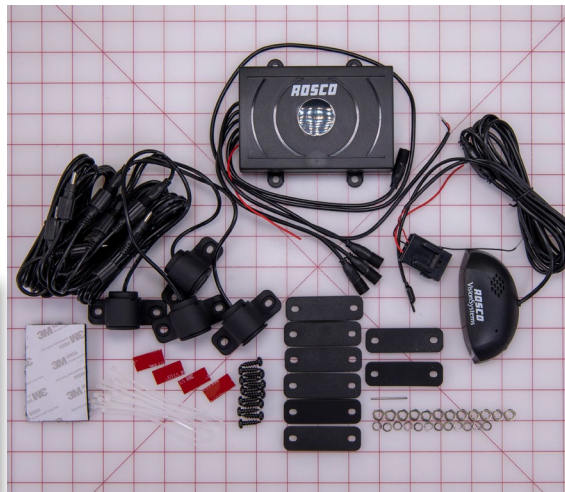

PIN, REAR VIEW MIRROR 4 X 16

PN: 3300115

CROSS REF: ROSCO BSSK1000

SIZE: 10 X 2.375 X 7

grid mat is 1" x 1"