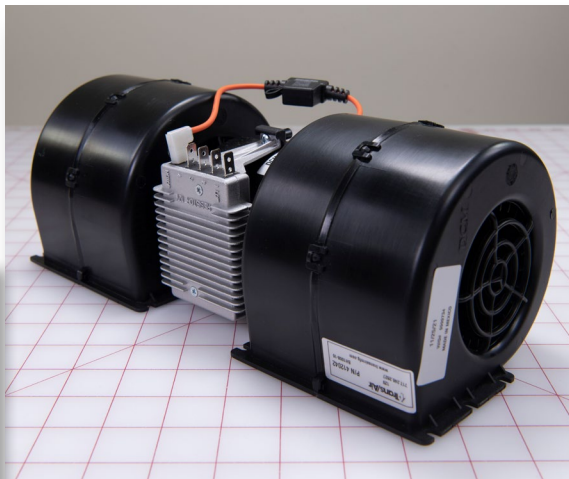

MOTOR-BLOWER (TRANSAIR)

PN: 3300033

CROSS REF: TRANSAIR 412042

SIZE: 12.125 X 4.5 X 5

grid mat is 1" x 1"