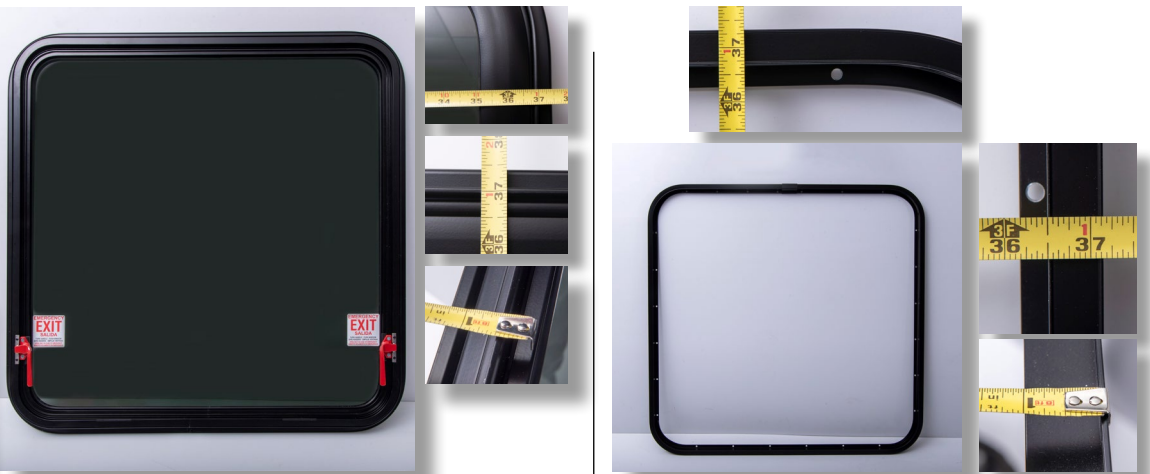

**WDW-36-3/8W X
36-3/8H RAD FLAT
SOLID EGRESS BLK**

PN: 3300023

CROSS REF: CLEER
VISION 9-CT5-00098/9-
PCR-00248

SIZE: 37.5 X 37.5 X 1.25