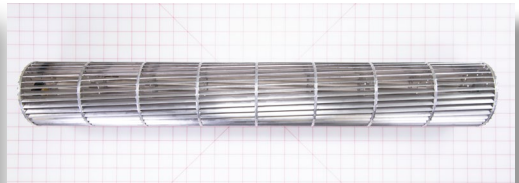

WHEEL, BLOWER EM-1 GEN 5

PN: 3300062

CROSS REF: MCC 38-00564-50

SIZE: 4.625X4.625X30

grid mat is 1" x 1"