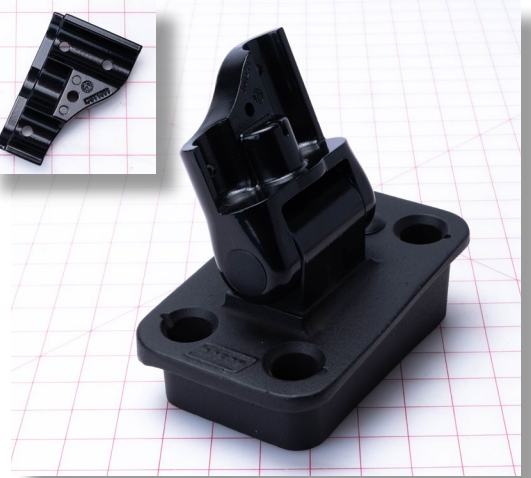

Parts Guide for Shuttle Bus Vehicles

EXTERIOR MIRRORS

**BASE ASSY-ELDORADO
P/S S/B BKWY GM5500**

PN: 3300126

CROSS REF: ROSCO ASY3088

grid mat is 1" x 1"