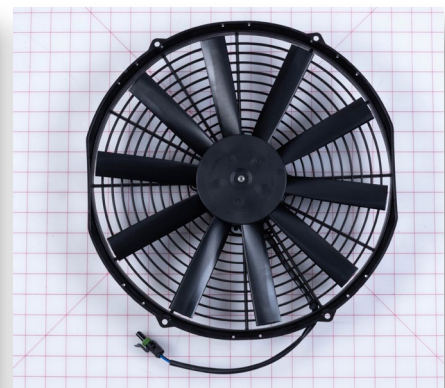

FAN-14.0

PN: 3300293

CROSS REF: VALEO
11132645A

grid mat is 1" x 1"