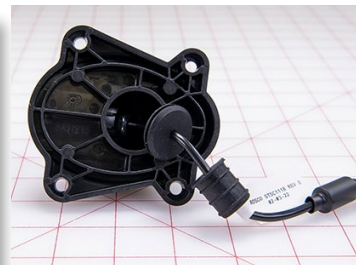

**CAMERA ASSY-CMOS
LOOK DWN BLK NIGHT
VSN AUDIO 4 PIN FLT
BASE**

PN: 3300118

CROSS REF: ROSCO STSC111B

SIZE: 3.75 X 3.375 X 2.375

grid mat is 1" x 1"