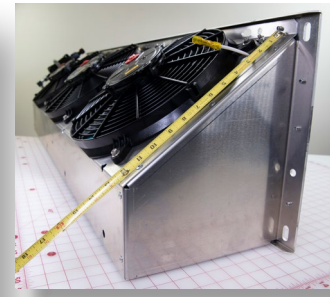

Parts Guide for Shuttle Bus Vehicles

**CONDENSER, A/C
ACT/CS-3 SKIRT
MOUNT W/LOOSE
GRILL**

PN: 3300050

CROSS REF: VALEO
11132065B

SIZE: 51 X 13.75 X 11

grid mat is 1" x 1"