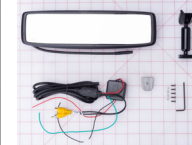

Rosco Mirrors and Vision Systems for Shuttle Bus Vehicles

INFORMATION SHEET

nfi.parts