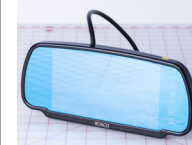

Rosco Mirrors and Vision Systems for Shuttle Bus Vehicles

INFORMATION SHEET

nfi.parts