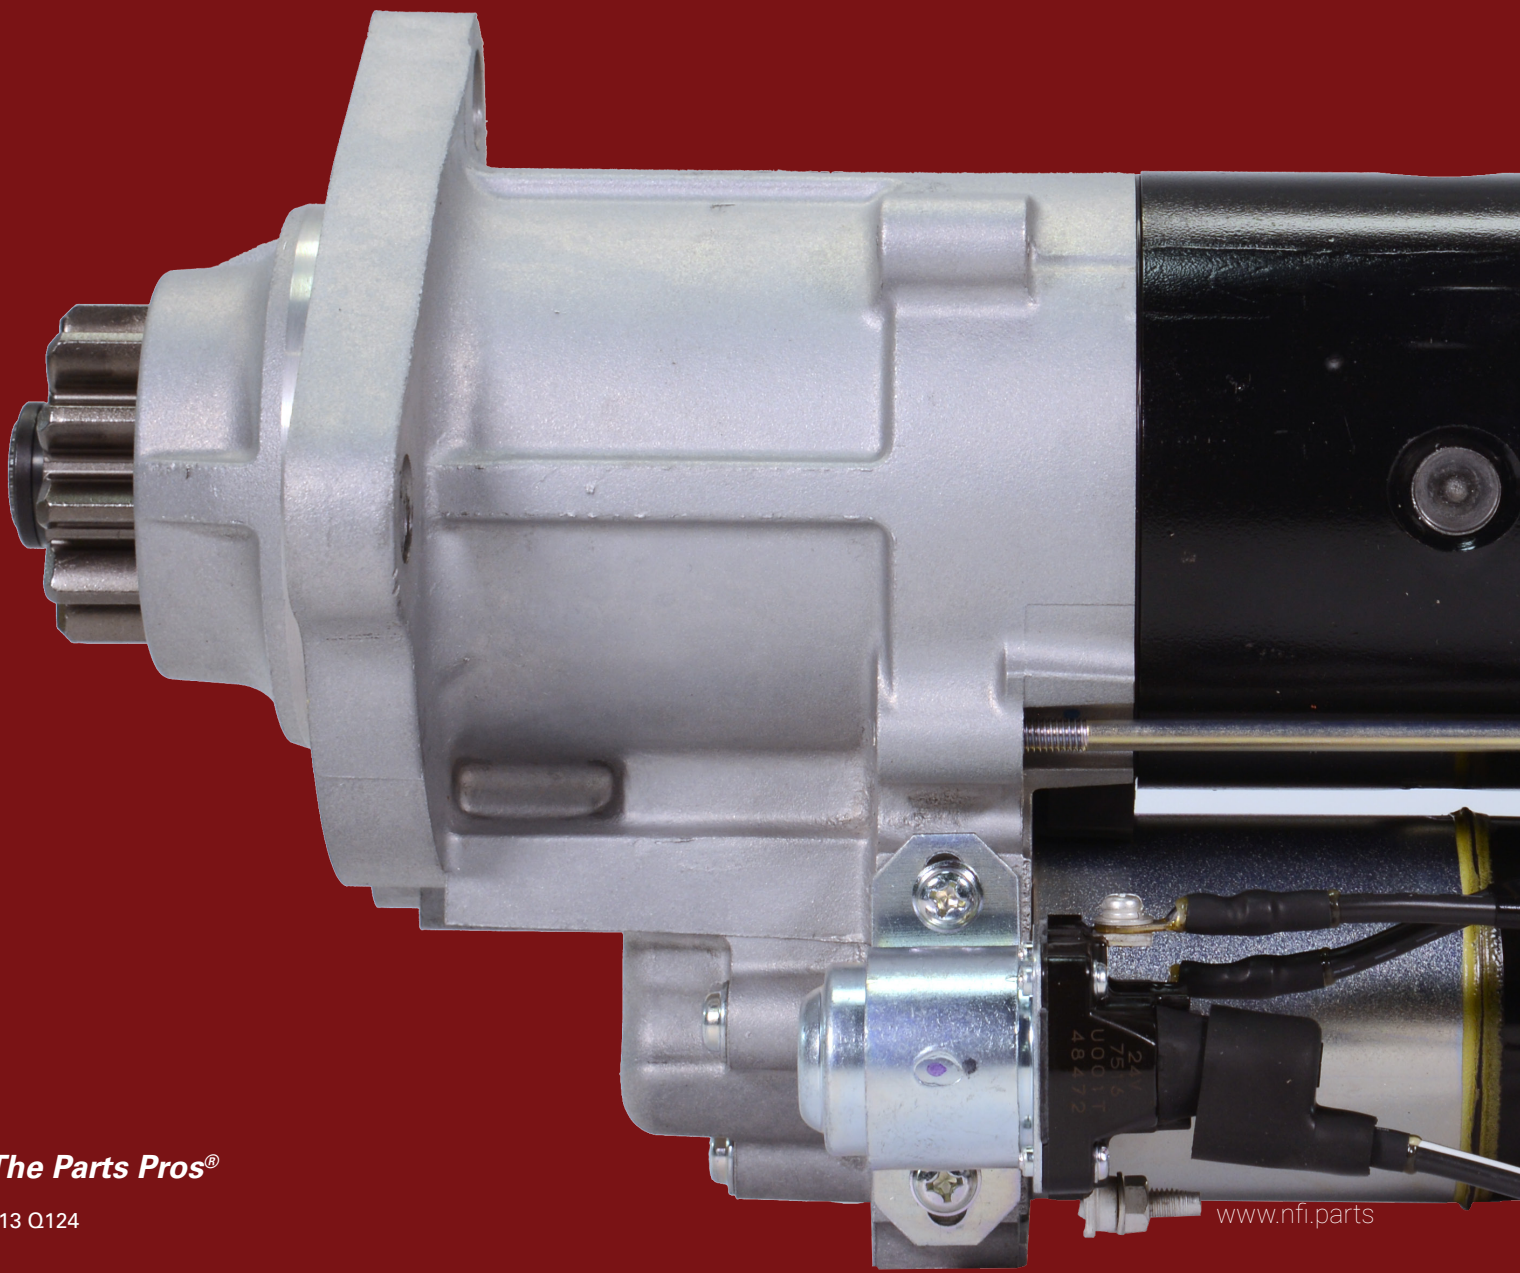

Parts Guide

for Van Hool®
Brand Coaches

Parts Guide for Van Hool® Brand Coaches

CATEGORY	VAN HOOL® PN	NFI PARTS PN	DESCRIPTION
TRACTION MOTOR (ENGINE)	10605793	10605793	BELT-ALTERNATOR DRIVE
	4992596	6438351	ACTUATOR, ETR FUEL CONTRO
	10668079	7700459	ALTERNATOR-T1 - SVP
	1197256	7700649	ALTERNATOR-T1 - SVP
		7L-13-3998CG	ALTERNATOR T1 - KINETIK
		7L-13-3998	ALTERNATOR-BOSCH, T1
	10668079ABC	7700459	ALTERNATOR-T1 - SVP
		7L-13-3998CG	ALTERNATOR T1 - KINETIK
	63602720ABC	T07-3521	ALTERNATOR-24V
	11197256ABC	7700649	ALTERNATOR 24V
	11206372	7L-13-3998CG	ALTERNATOR - T1
		7700459	ALTERNATOR - T1
	19513256	T07-3521	ALTERNATOR-24V
	19700363	T07-3521	ALTERNATOR-24V
	19513789	07-03-1299	ALTERNATOR-24V,140A,MULTIPWR LN
	CV50626	08-01-1467	ELEMENT-BREATHER,ISX
	5303604	7701008	FILTER-KIT
	395490	6404844	FUEL FILTER
	4181.298.002	6408892	KIT, ZF TRANSMISSION FILTER
	1328.298.008	1328298008	KIT-ROLLER FORK
	11272930	666304ADL	IDLER PULLEY ASSY.
		7700172	SEAL-KIT ALTERNATOR
	11266102ABC	07-01-1008CG	STARTER-24V, GEAR REDUCTION, MITSUBISHI - KINETIK
	M009T82378	07-01-1008CG	STARTER-24V, GEAR REDUCTION, MITSUBISHI - KINETIK
		07-01-1067	STARTER-24V, GEAR REDUCTION, MITSUBISHI
	11205455	07-01-1065	STARTER-24V,DD13
	11266102	07-01-1008CG	STARTER-24V,GEAR REDUCTION
	11272930	666304ADL	IDLER PULLEY ASSY.
	1092600	6401569	BELT, TENSIONER
	10912500	6401569	BELT, TENSIONER
	890003	6360452	BELT TENSIONER, ALTERNATOR
	639602001	639602000	BELT-IDLER TO CRANK
	3288634	6400132	BELT, ALTERNATOR
	10578206	6487512	BELT- TRI POWER V
	10614204	6487510	BELT-METRIC V
	10674432	8L-27-151CG	BELT-ALTERNATOR, DUAL BOSCH - KINETIK
	10678242	6487509	BELT-METRIC V
	10871495	6487513	BELT-OETS MULTI V
	11082486	6487511	BELT-ALT HEAVY DUTY
	11443898	6503903	TRI-POWER V-BELT
639601600	639601600	BELT-A/C COMP TO AUX ALTERNATOR	
639602001	639602000	BELT-IDLER TO CRANK	