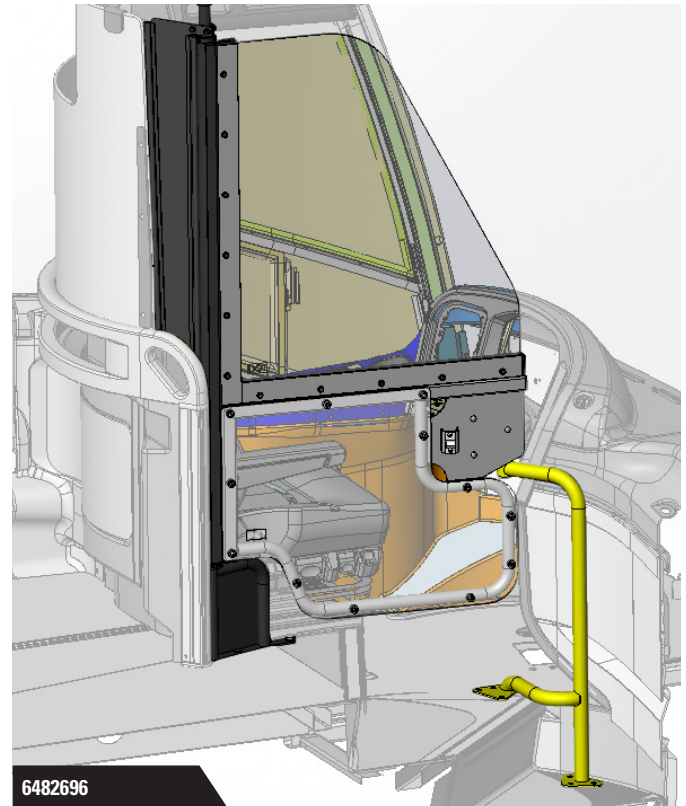

## FEATURES

- Supports social distancing
- Protects drivers and riders
- Deflects projectiles
- Robust/permanent solution

PN / Status	Make	Model	Description
6482696	MCI	J4500	Kit - Drivers Barrier, Arrowguard, J-Coach
03-02-1394SP	MCI	J4500 (2008 MY+)	High Guard w/Com P/Rack, W/15" LCD
6482697	MCI	J4500	Kit - Drivers Barrier, SVP High Guard, J Coach
6482695	MCI	J4500	Kit - Drivers Barrier Door Kit, SVP, J Coach
6482716	MCI	J4500	Door Kit - Drivers Barrier, SVP J Coach, for OE High Guard