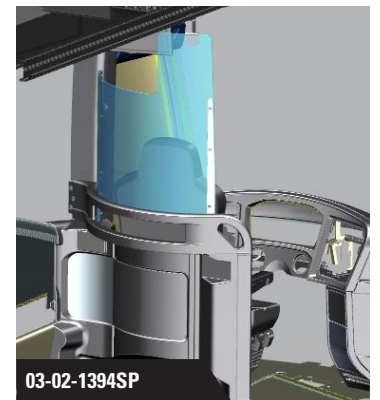

## FEATURES

- Supports social distancing
- Protects drivers and riders
- Deflects projectiles
- Robust/permanent solution

PN / Status	Make	Model	Description
6482696	MCI	J4500	Kit - Drivers Barrier, Arrowguard, J-Coach
03-02-1394SP	MCI	J4500 (2008 MY+)	High Guard w/Com P/Rack, W/15" LCD
6482697	MCI	J4500	Kit - Drivers Barrier, SVP High Guard, J Coach
6482695	MCI	J4500	Kit - Drivers Barrier Door Kit, SVP, J Coach
6482716	MCI	J4500	Door Kit - Drivers Barrier, SVP J Coach, for OE High Guard